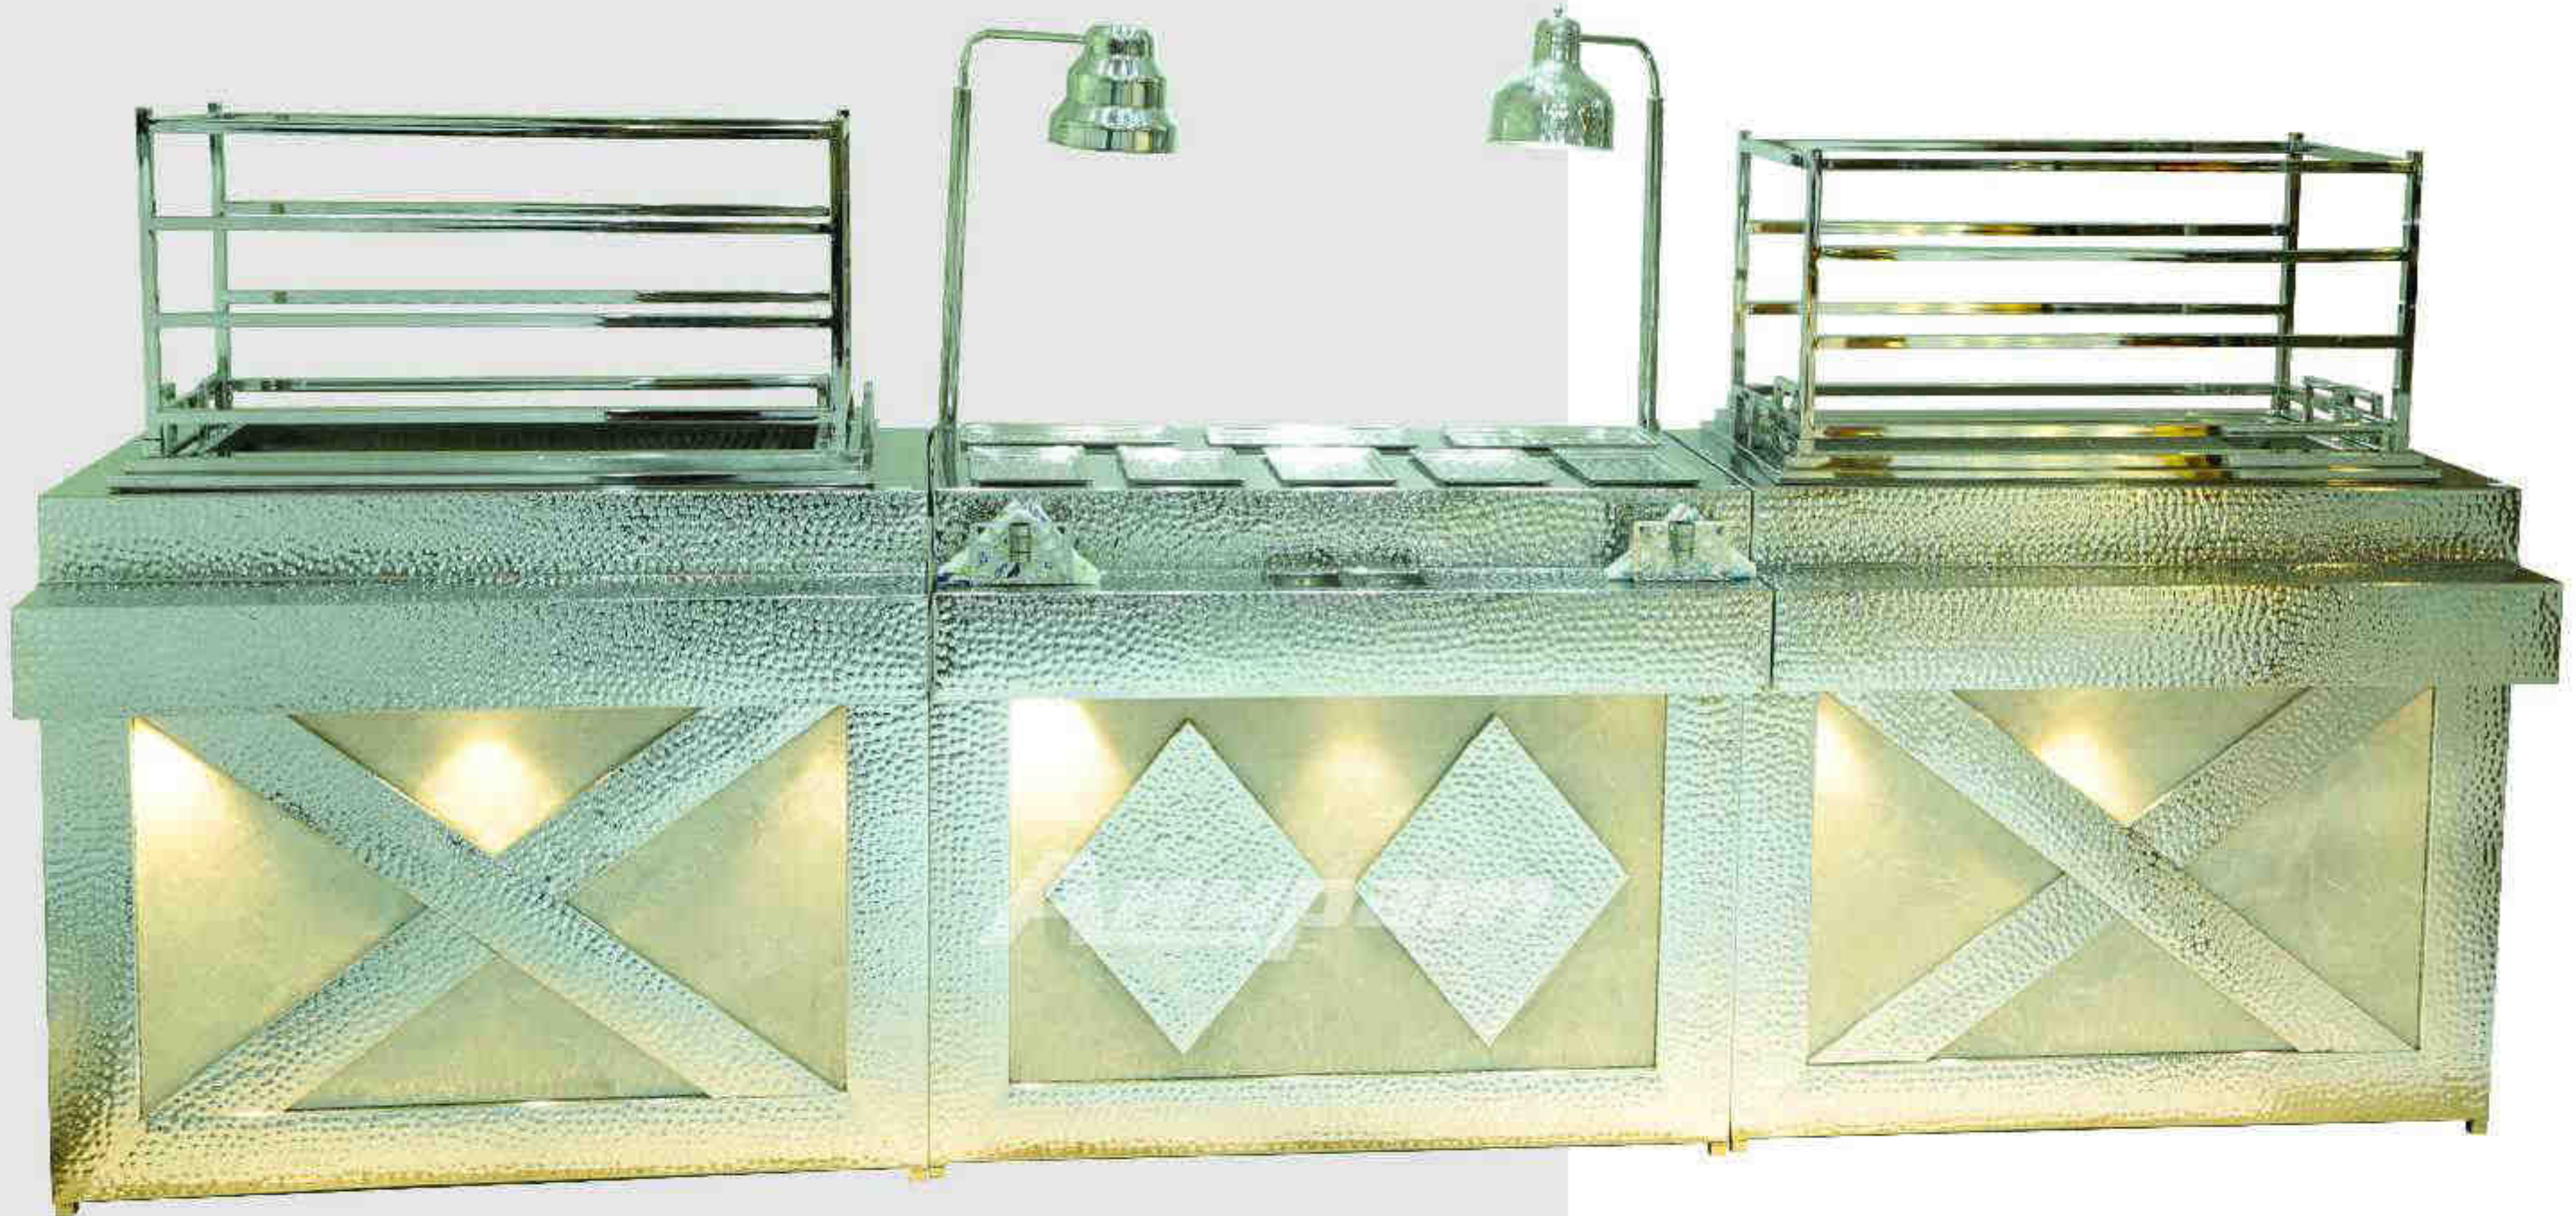

CHAAT COUNTER

MODEL NO : C - 171

NAME : BAR - B - QUE COUNTER

Counter shown in picture: 2 Grill Counters & 1 Snacks Counter

Item	Size in Inches
Complete Counter	144" Length
Grill Counter	48"x31"x42"
Snacks Counter	48"x31"x42"