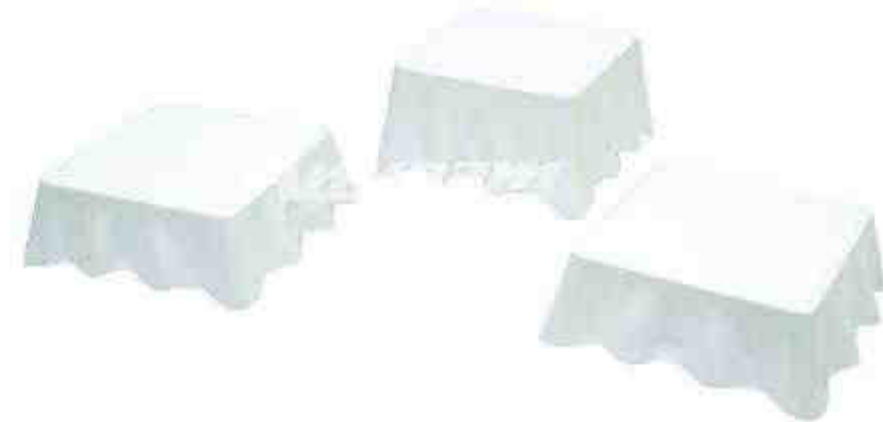

DISPLAY RISERS PLATFORMS & ACCESSORIES

MODEL NO : G - 332

Quantity Displayed	Size in Inches L x W x H	
1	9" x 9" x 5"	
1	9" x 9" x 8"	
1	9" x 9" x 11"	
1	12" Dia x 4"	
1	12" x 6" x 2"	

Square Wooden Suitcase Riser,
Round Hammered Bowl Medium Brass Antique &
Oval Hammered Bowl Small Brass Antique

MODEL NO : G - 174

Quantity Displayed	Size in Inches L x W x H	
2	12" x 12" x 4"	
1	12" x 12" x 6"	

Square Dress Code Riser (Polycarbonate)

MODEL NO : G - 175

Quantity Displayed	Size in Inches L x W x H	
1	18" x 12" x 27"	

Bread Heater with Single Light with White Tray