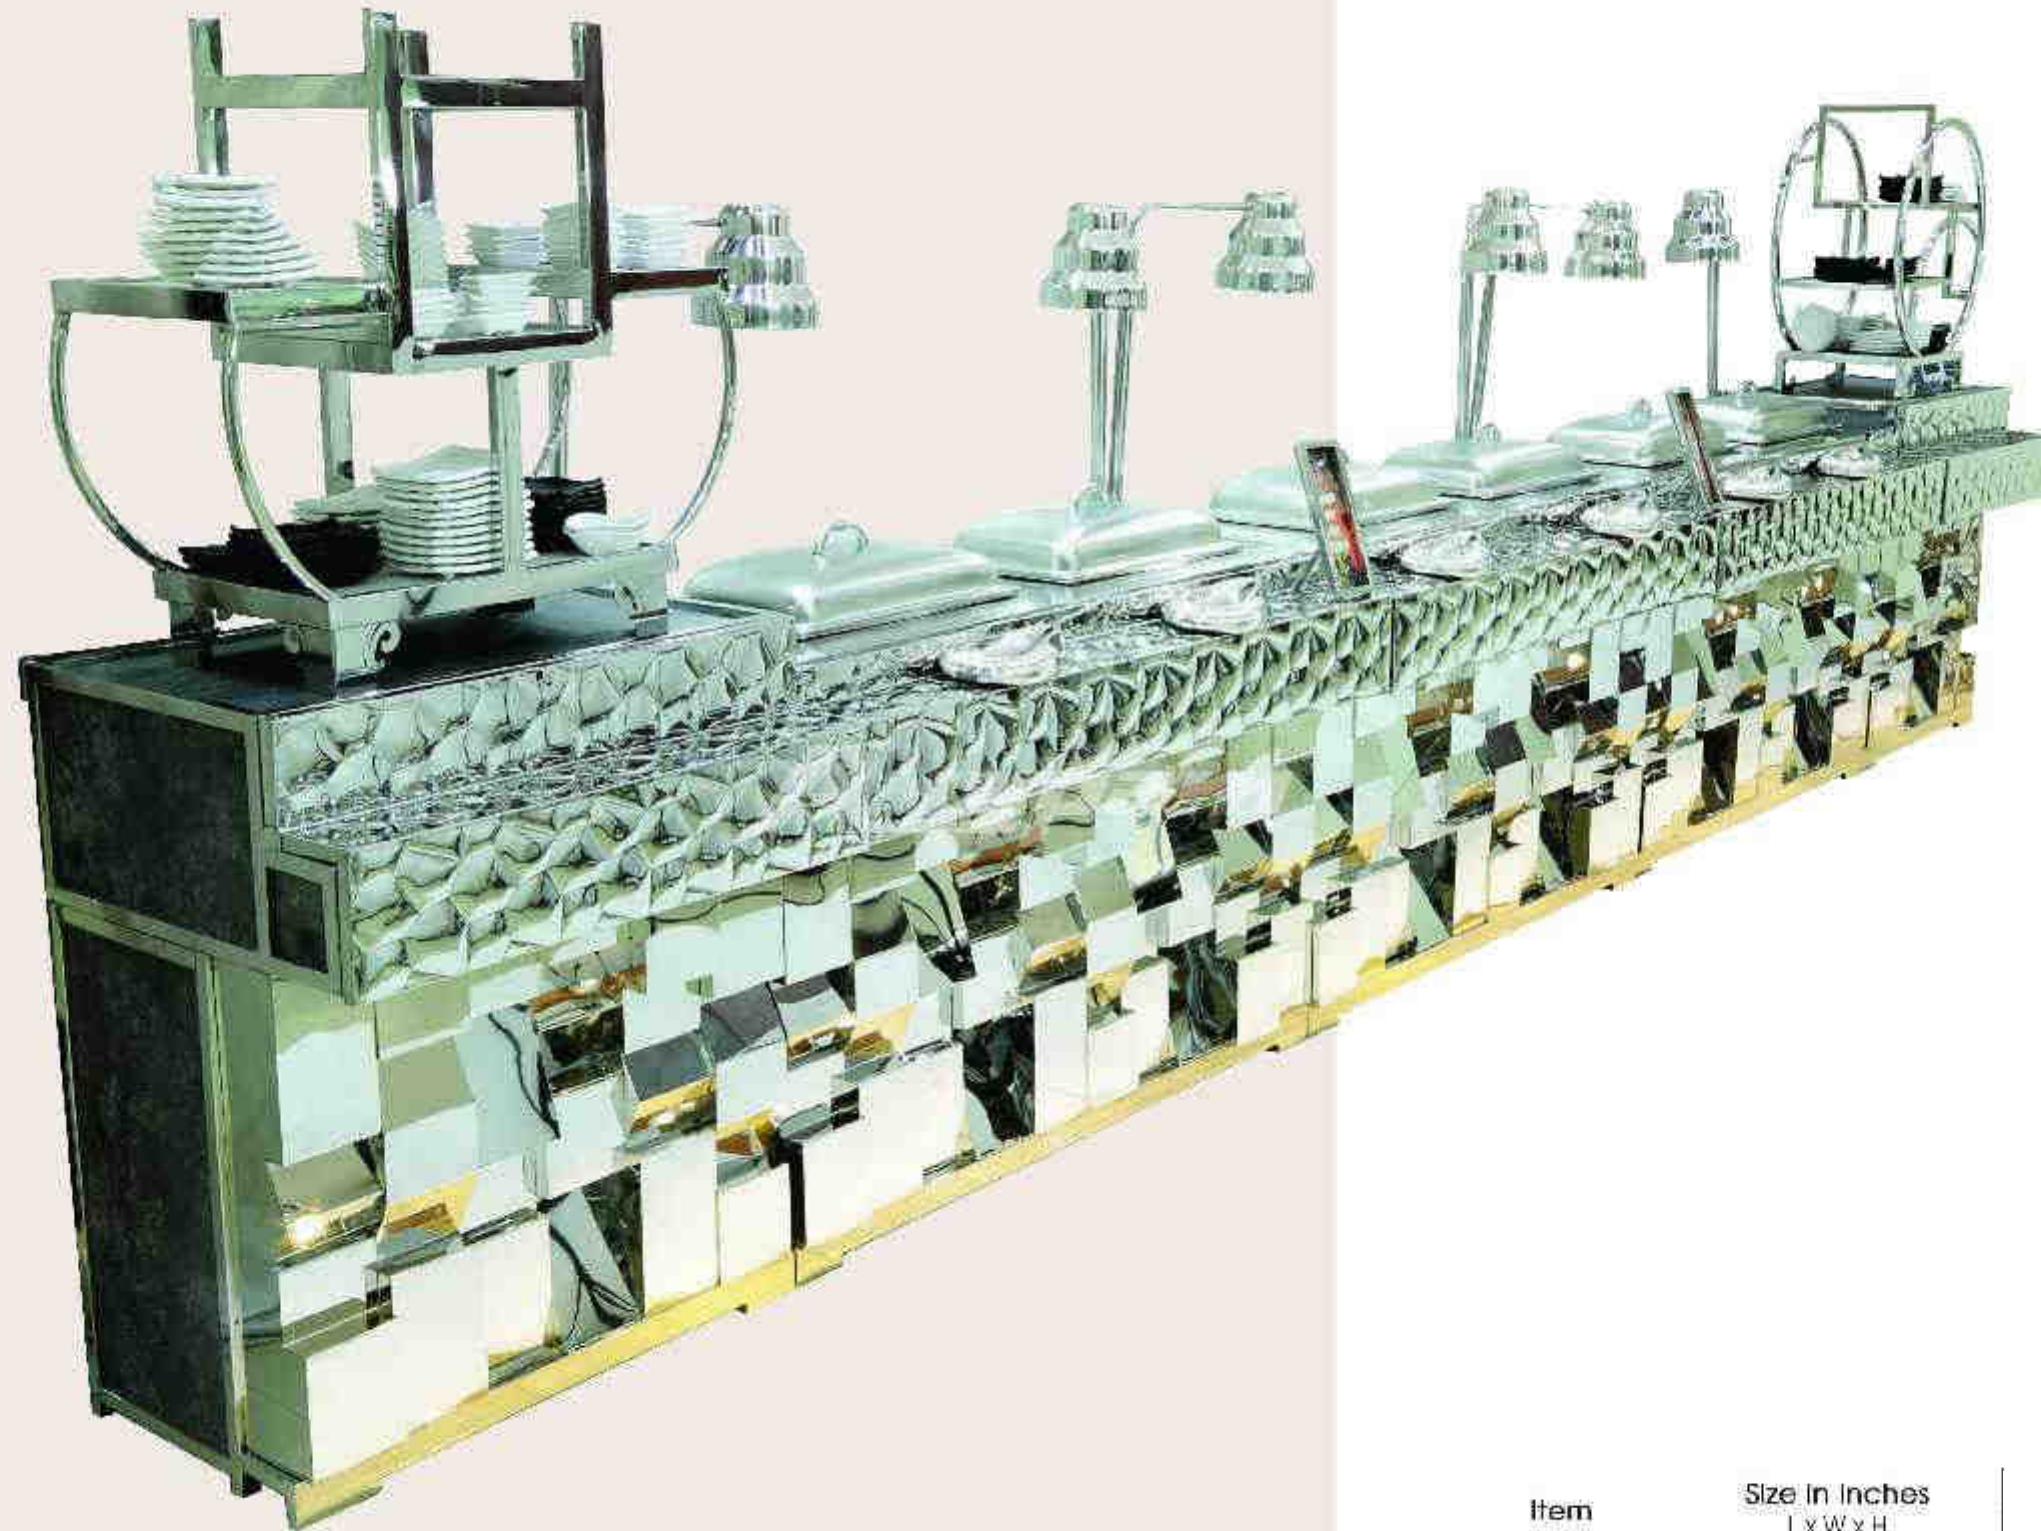

BUFFET COUNTER
MODEL NO : A - 181
NAME : DYNAMIC STAR PILLAR C.D

Counter Shown in Picture: 3 Counters with Chafers & 2 Breaks

Item	Size In Inches L x W x H
Complete Counter	252" Length
Counter	60"x27"x40"
Break	36"x27"x43"