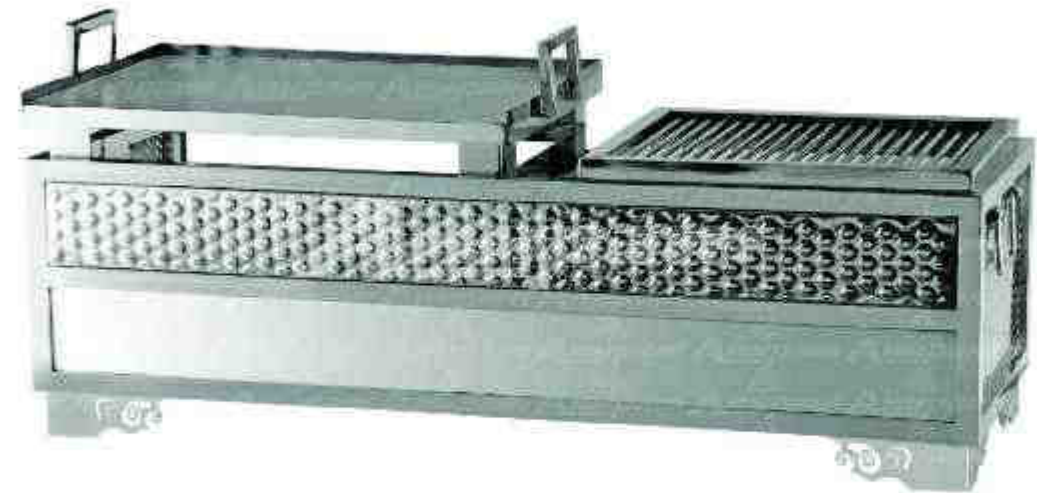

BURNER

MODEL NO : C - 127

NAME : LIVE FULKA BURNER

Item	Size in Inches L x W x H
Rectangle	39"x18"x12"