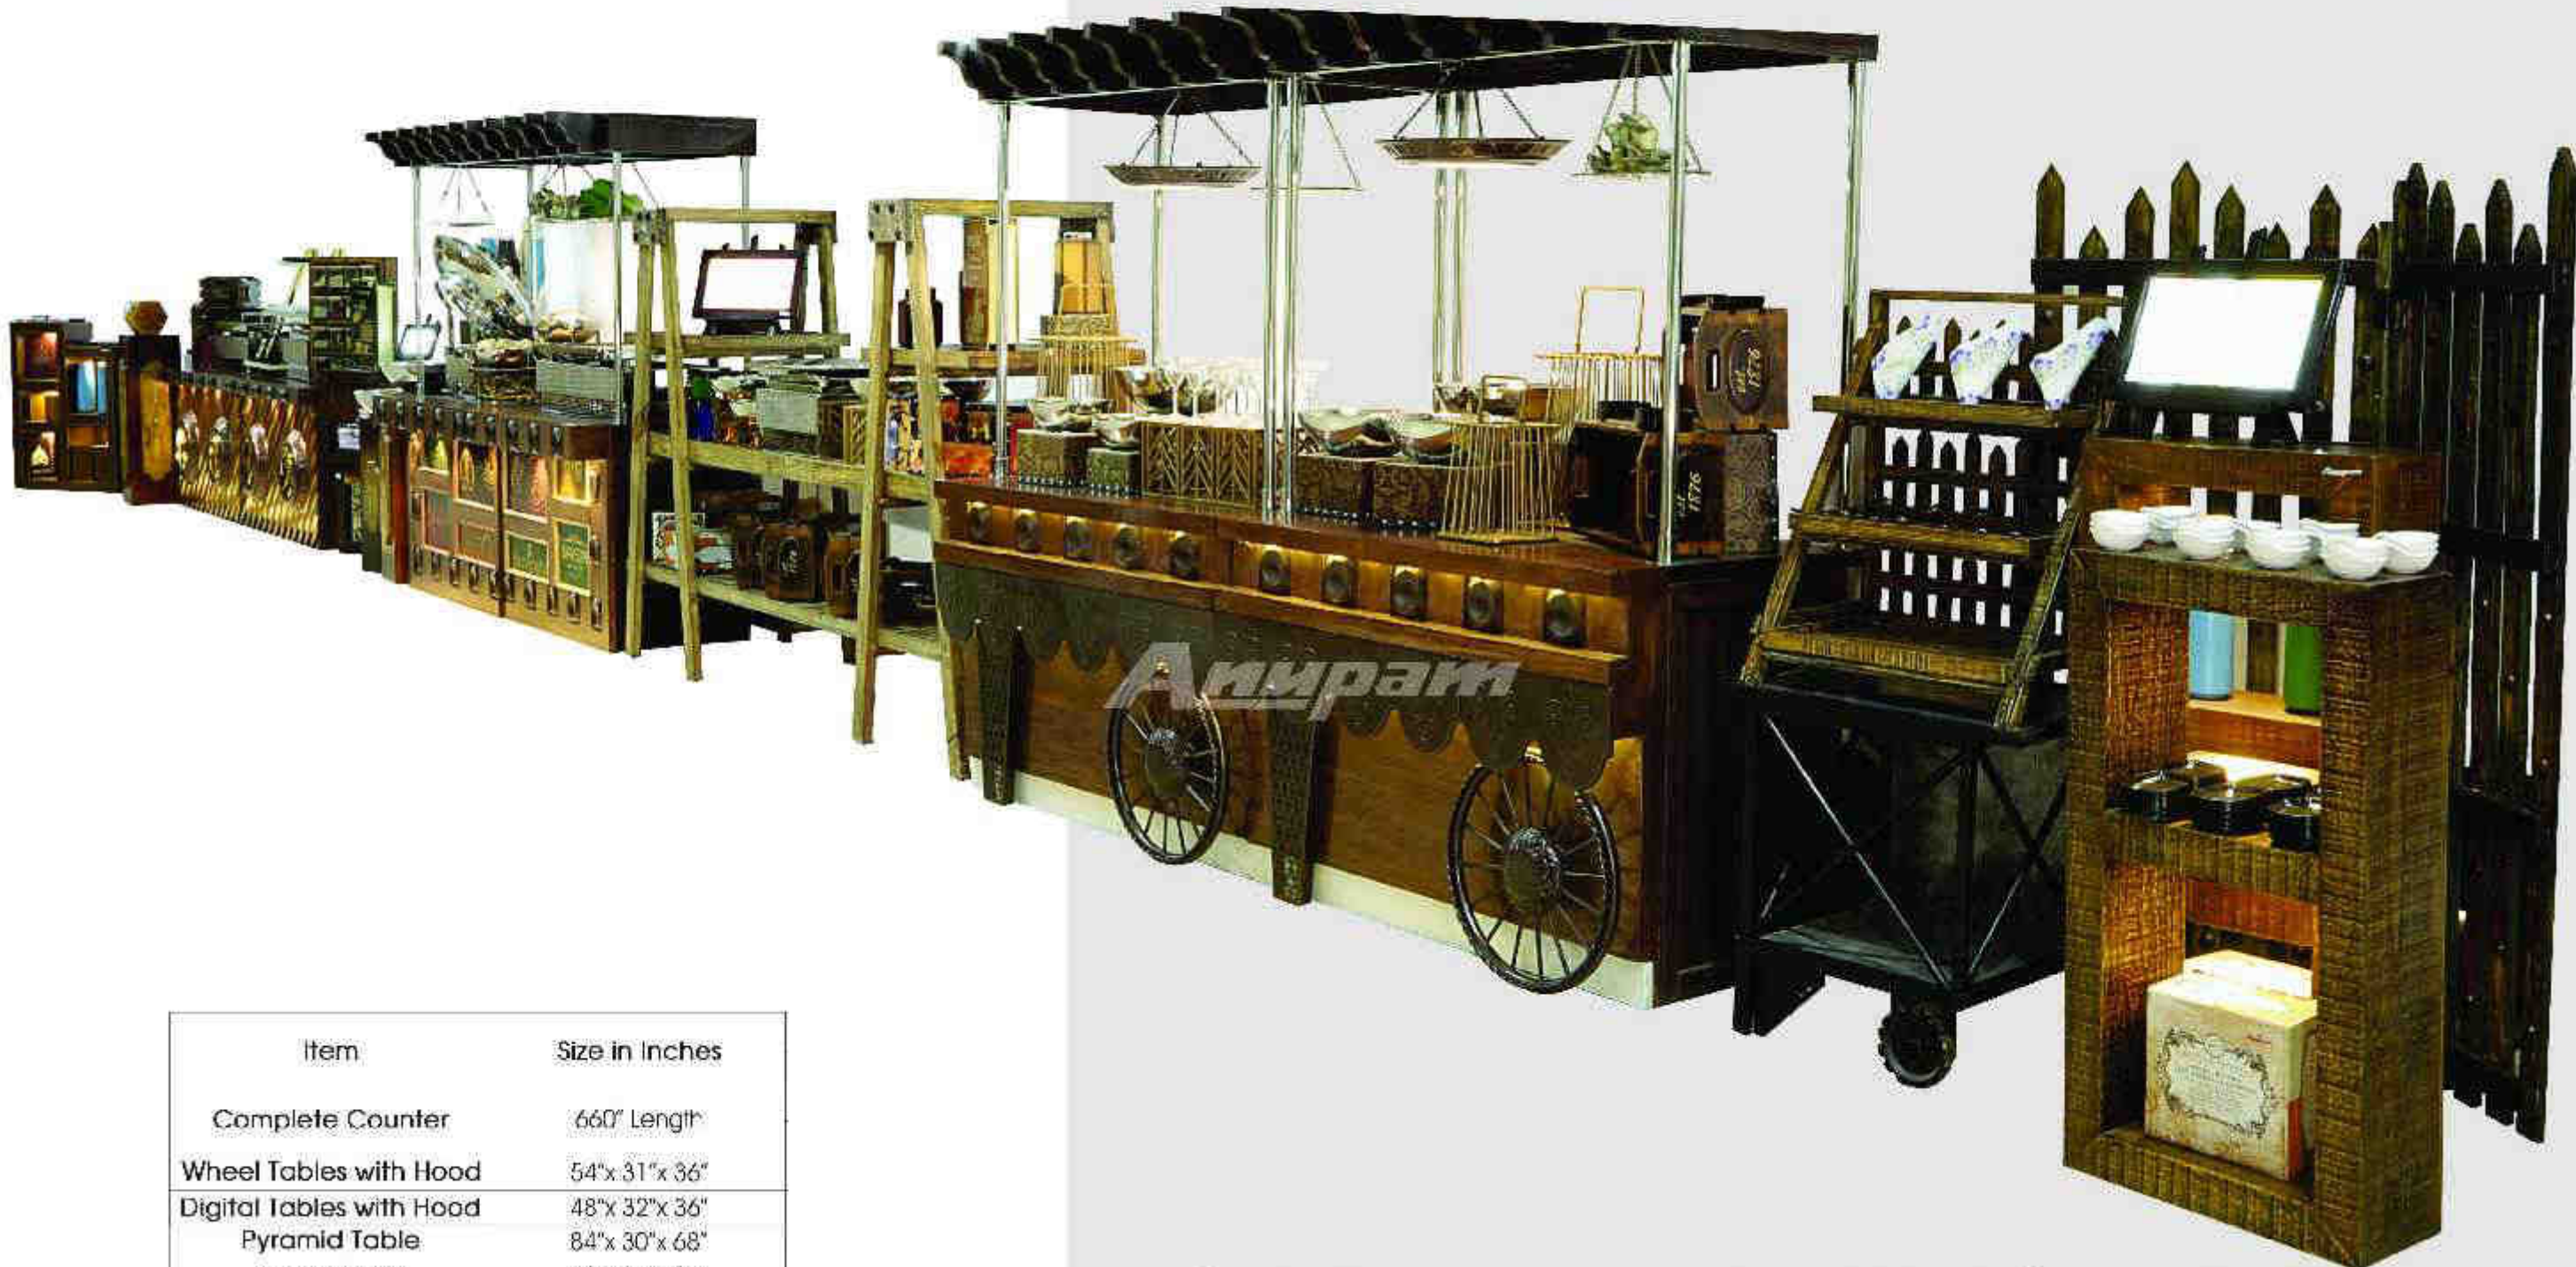

**CHAAT COUNTER**  
 MODEL NO : C - 161  
 NAME : CROSS DIAMOND

Counter shown in picture: 3 Counters & 2 Breaks

Item	Size in Inches
Complete Counter	216" Length
Chaat Counter	60"x 32"x 42"
Break	35"x 32"x 45"

**CHAAT COUNTER**  
 MODEL NO : C - 162  
 NAME : JUPITER MODEL (Live Chaat)

Item	Size in Inches
Complete Counter	660" Length
Wheel Tables with Hood	54"x 31"x 36"
Digital Tables with Hood	48"x 32"x 36"
Pyramid Table	84"x 30"x 68"
Bridge Table	60"x 31"x 34"
Break 1	
Break 2	
Break 3	