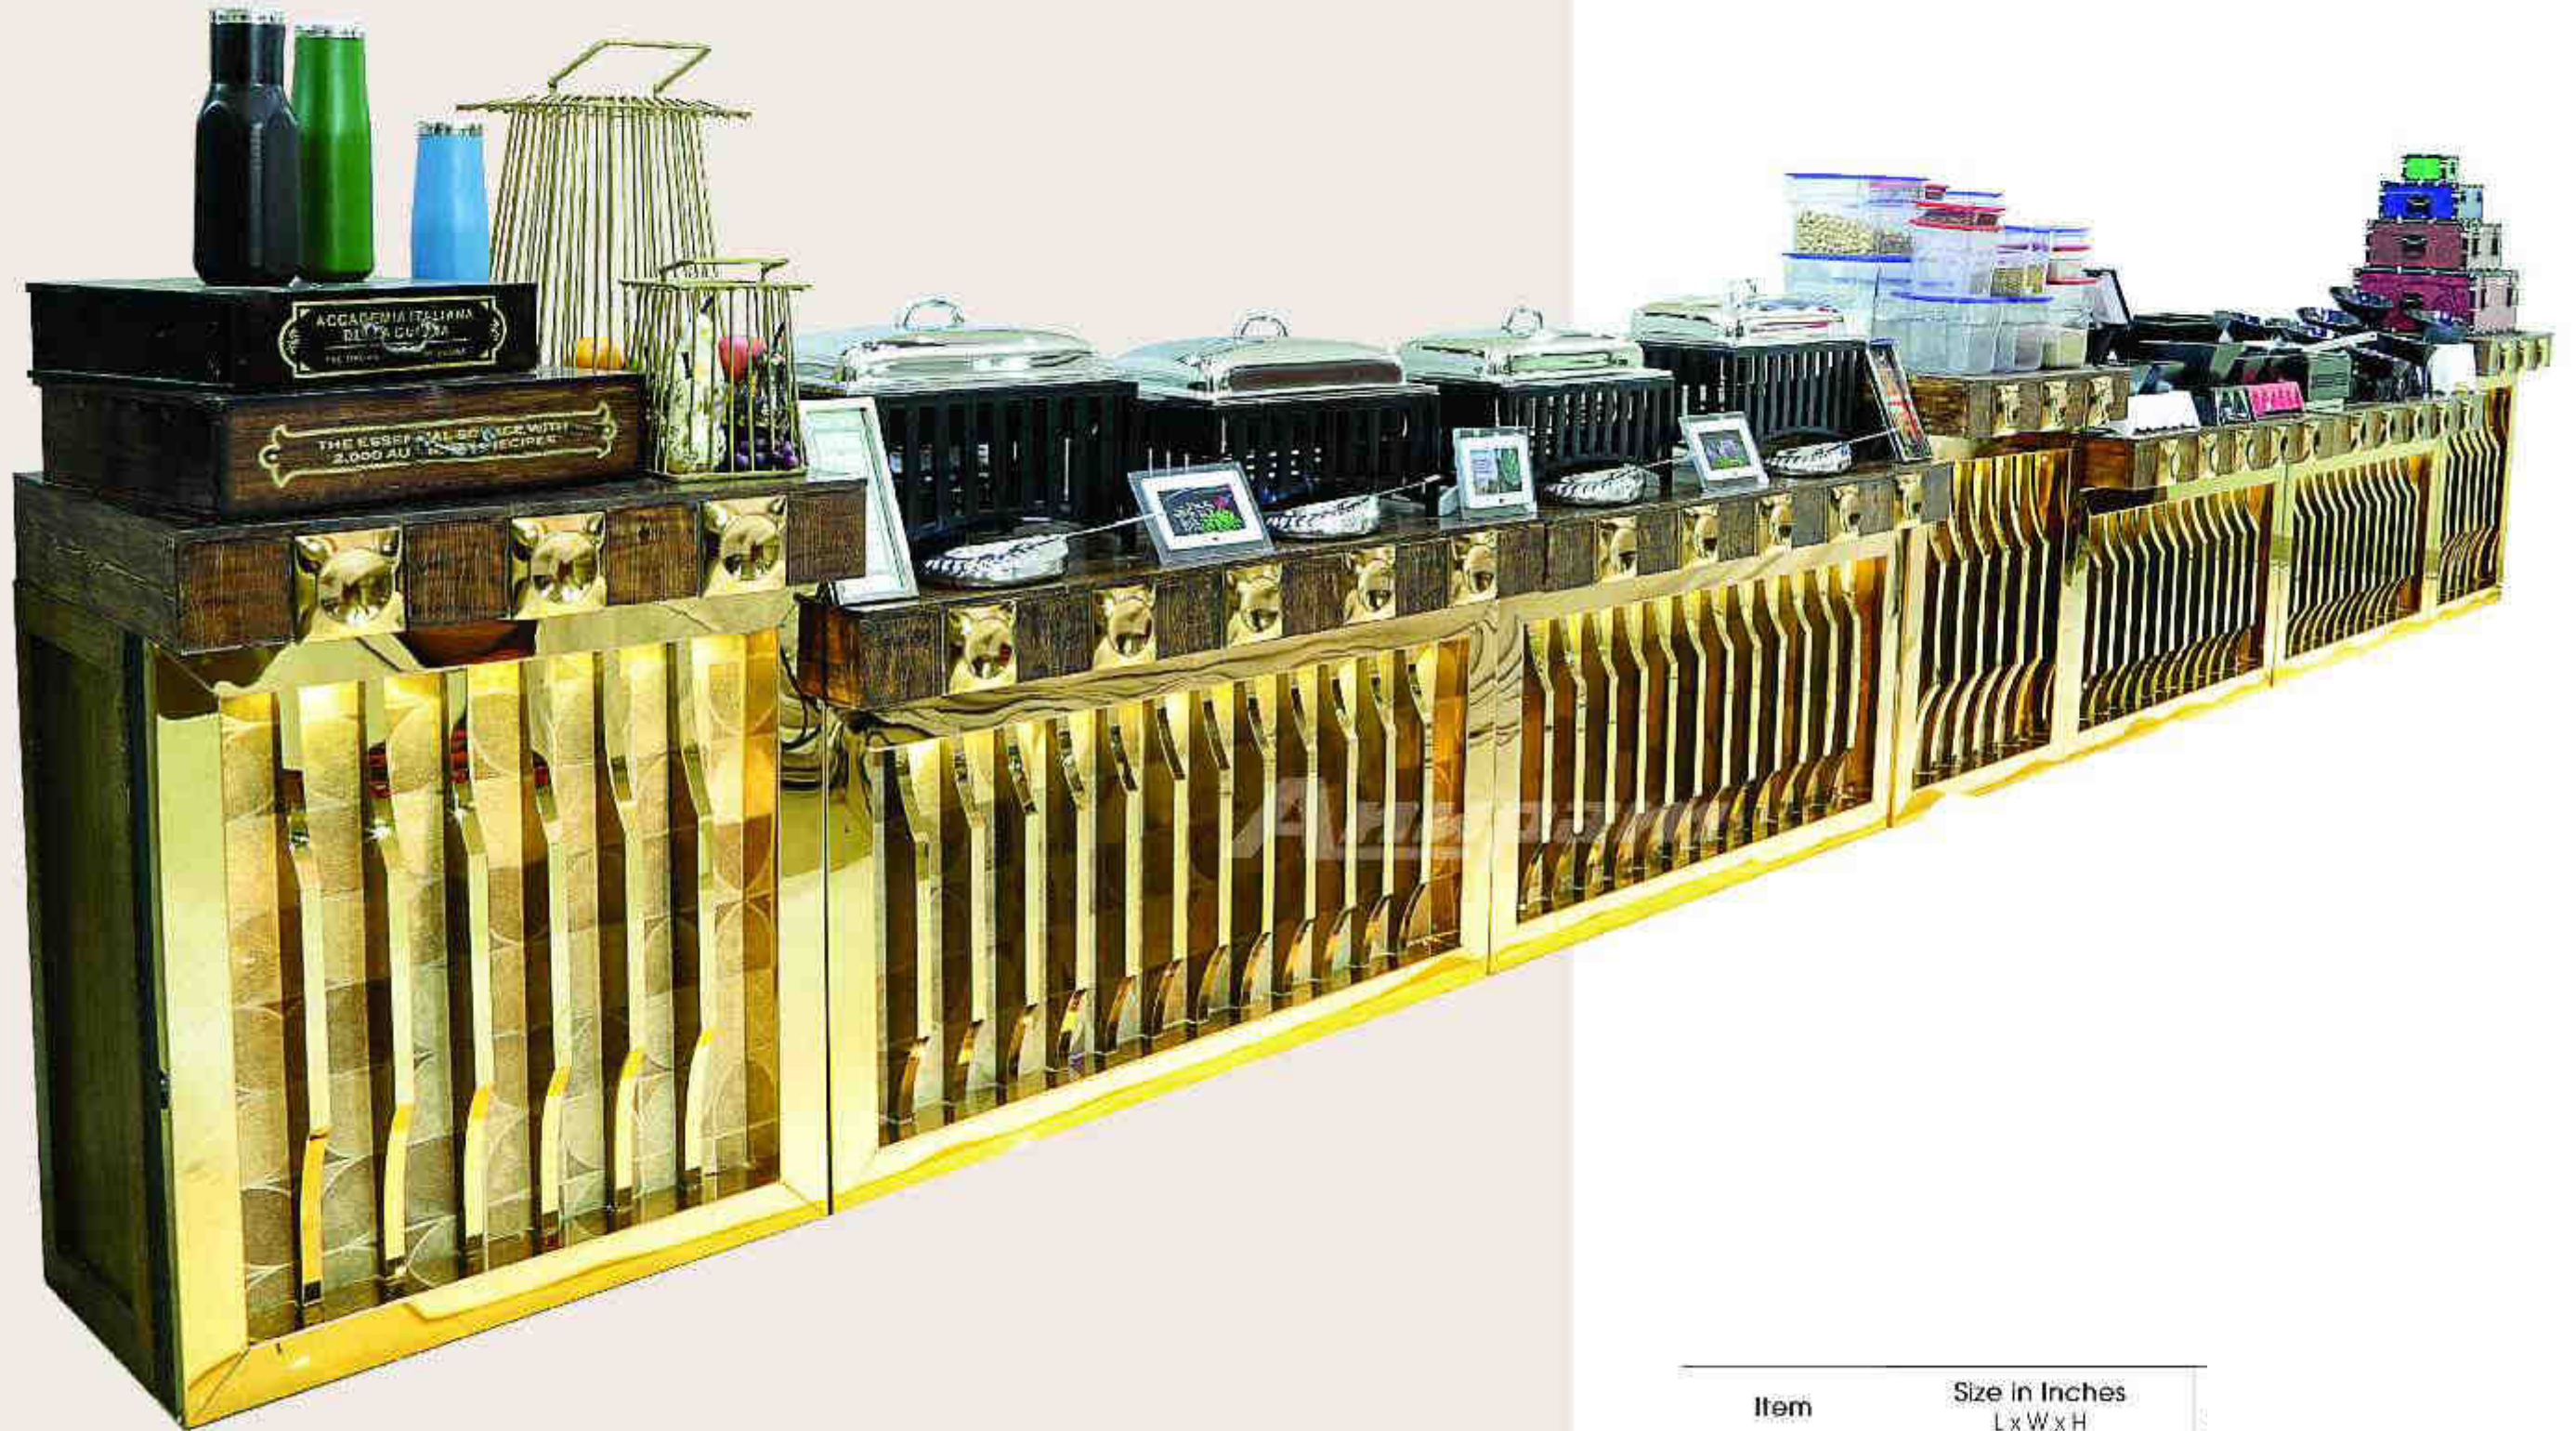

# The Horeca shop

HOSPITALITY & CATERING PRODUCTS

EDITION - 2017

# BUFFET COUNTER

MODEL NO : A - 161

NAME : ROSE GOLD RIBB

Counter shown in picture: 4 Tables & 3 Breaks

Item	Size in Inches L x W x H
Complete Counter	348" Length
Tables	60"x24"x36"
Breaks	36"x25"x43"

1 \* Accessories displayed are not included in mentioned prices