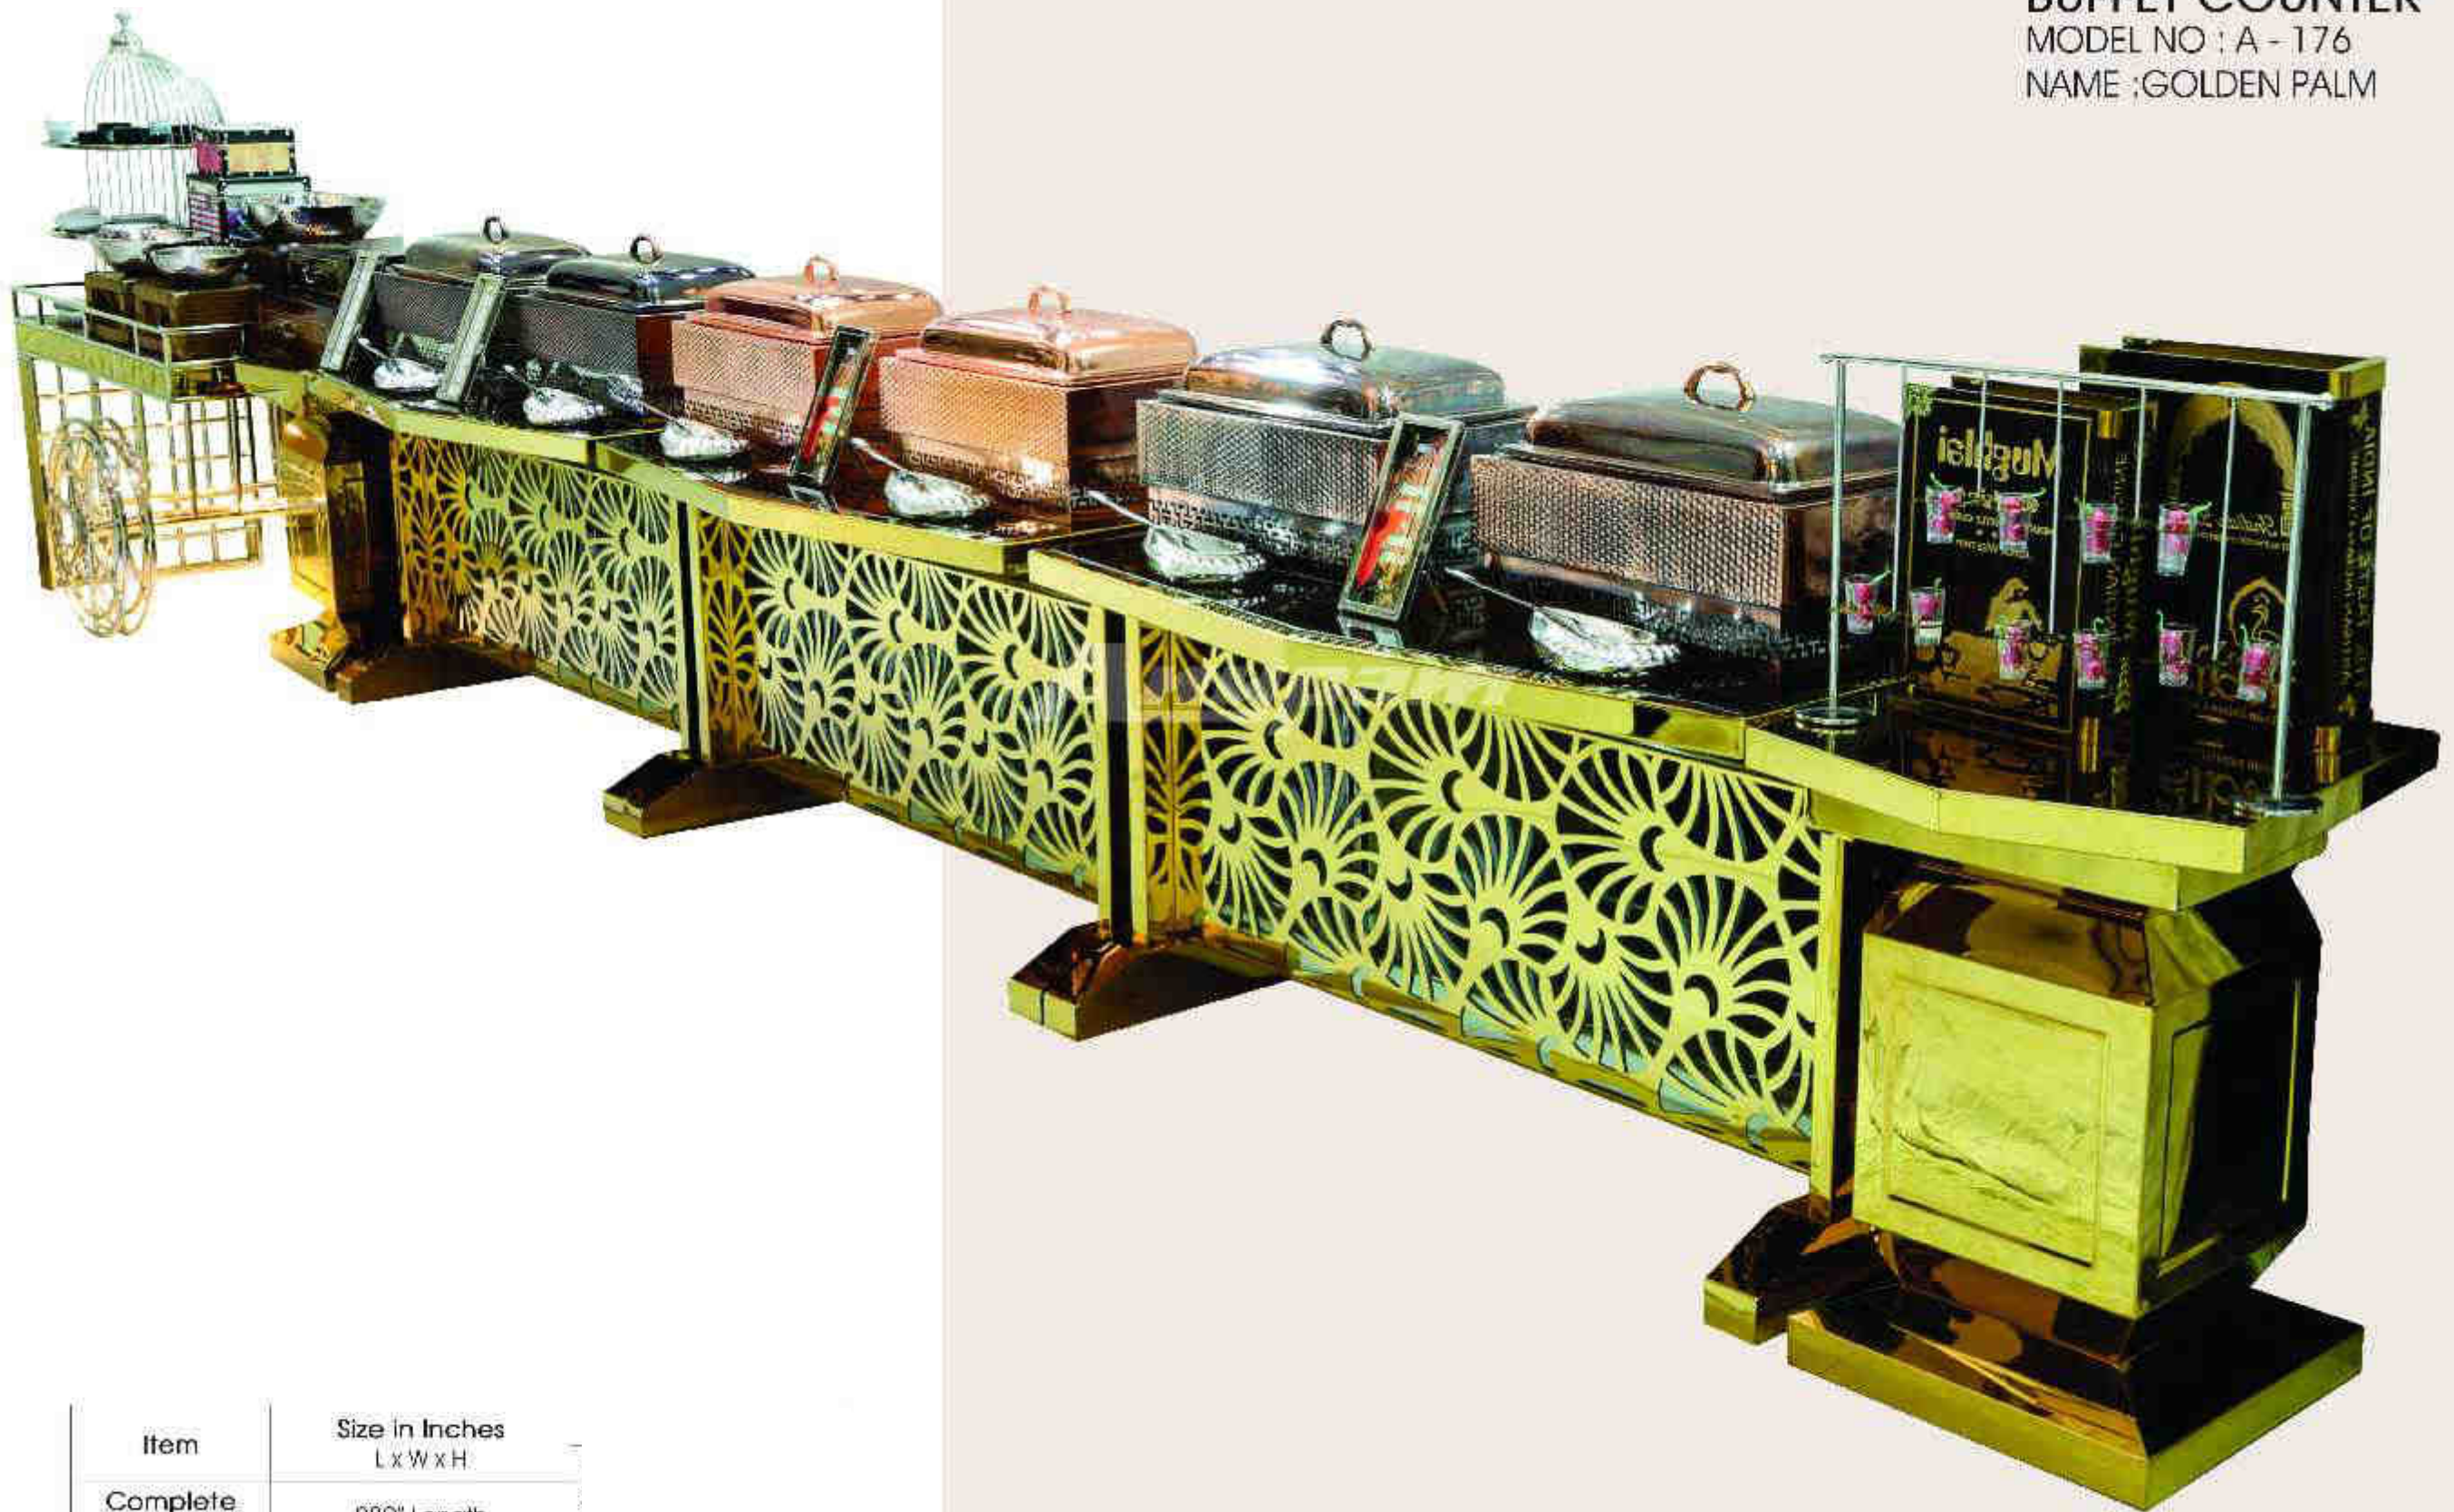

BUFFET COUNTER

MODEL NO : A - 176

NAME : GOLDEN PALM

Item	Size in Inches L x W x H
Complete Counter	280" Length
Tables	60"x26"x33"
Pillars	26"x24"x33"
Plate Counter	48"x25"x36"

Counter Shown in Picture: 3 Tables, 2 Pillars & 1 Plate Counter

* Accessories displayed are not included in mentioned prices