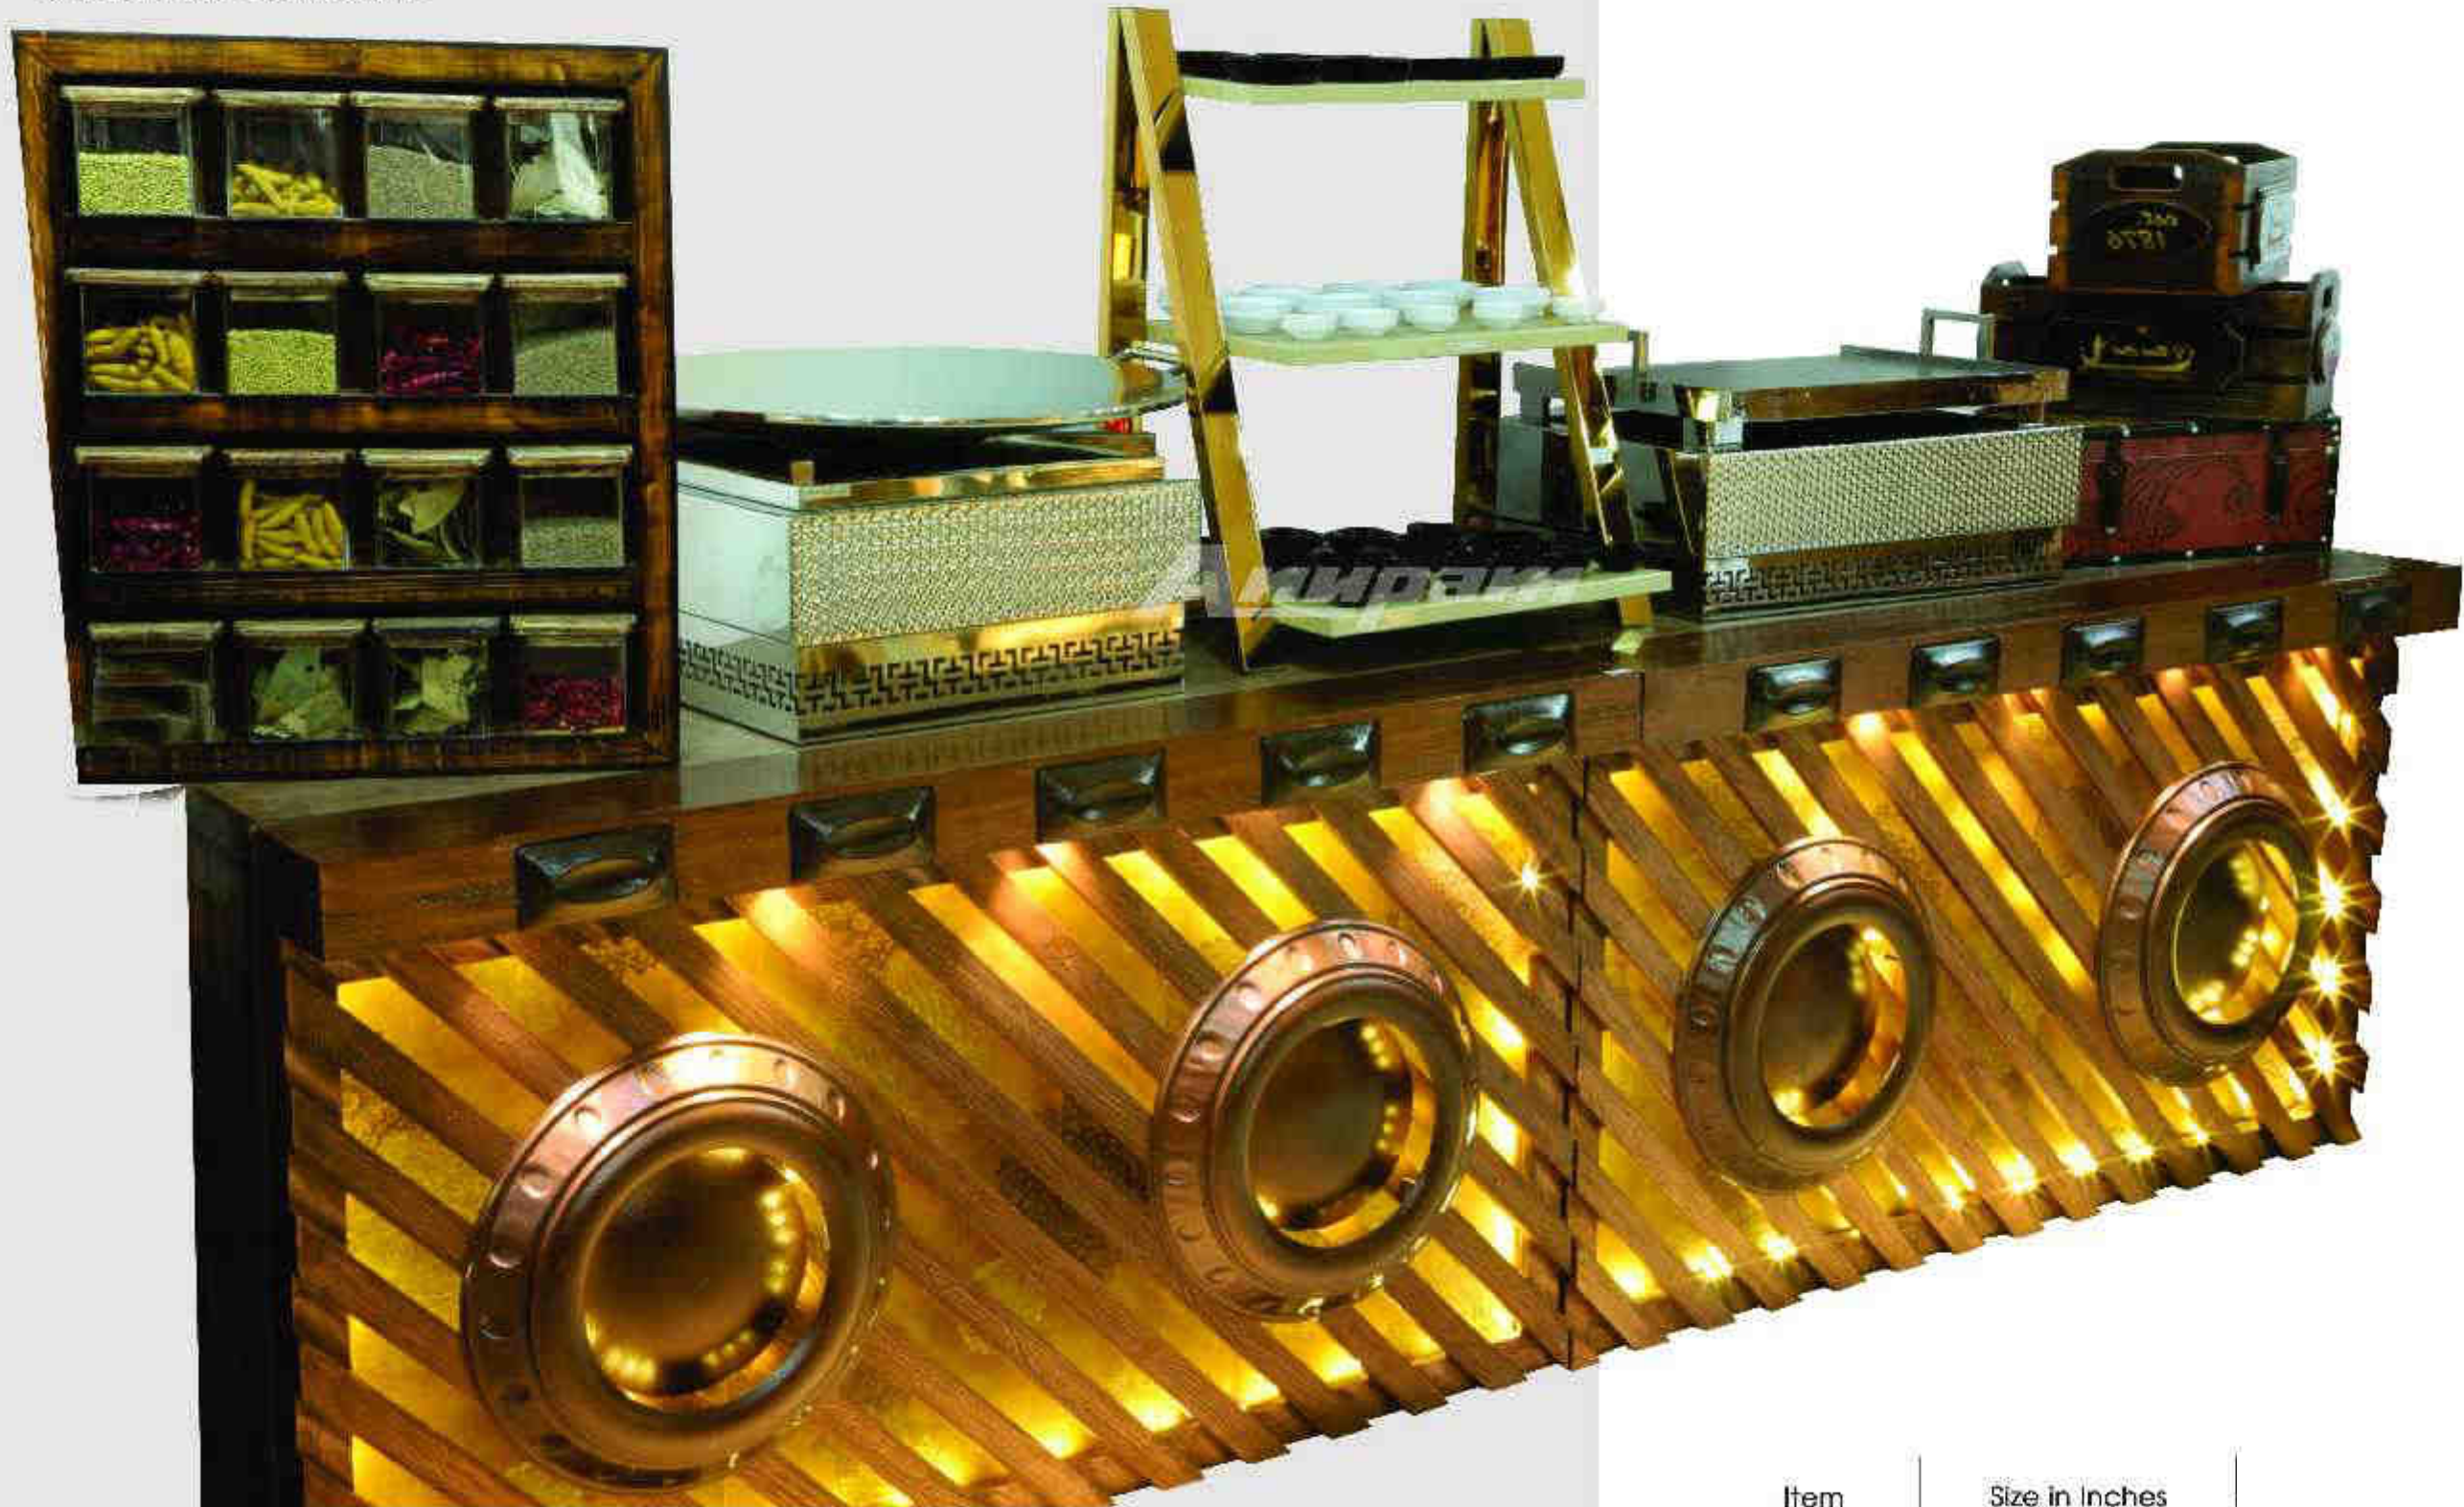

CHAAT COUNTER

MODEL NO : C - 167

NAME : BRIDGE MODEL

Counter shown in picture: 2 Tables

Item	Size in Inches
Complete Counter Table	120" Length 60"x30"x34"