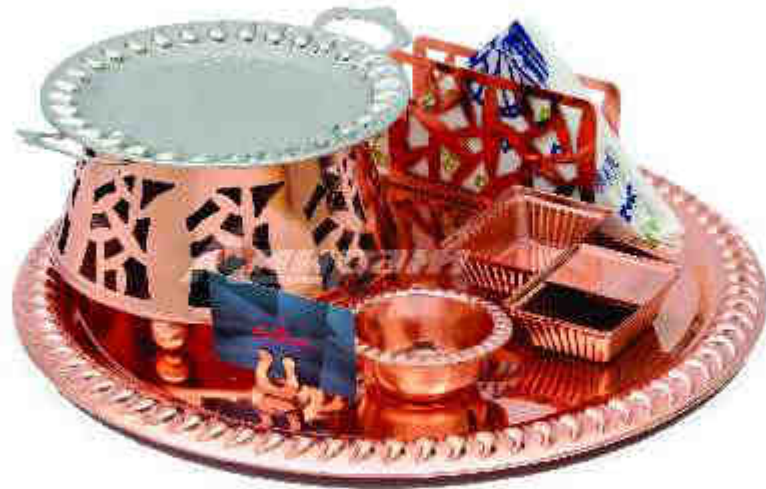

### MODEL NO : G - 313

Quantity  
Displayed

1

Size in Inches  
L x W x H

17" Dia x 6"

Round Tawa S.W. with Round Tray (Copper Antique Finish)