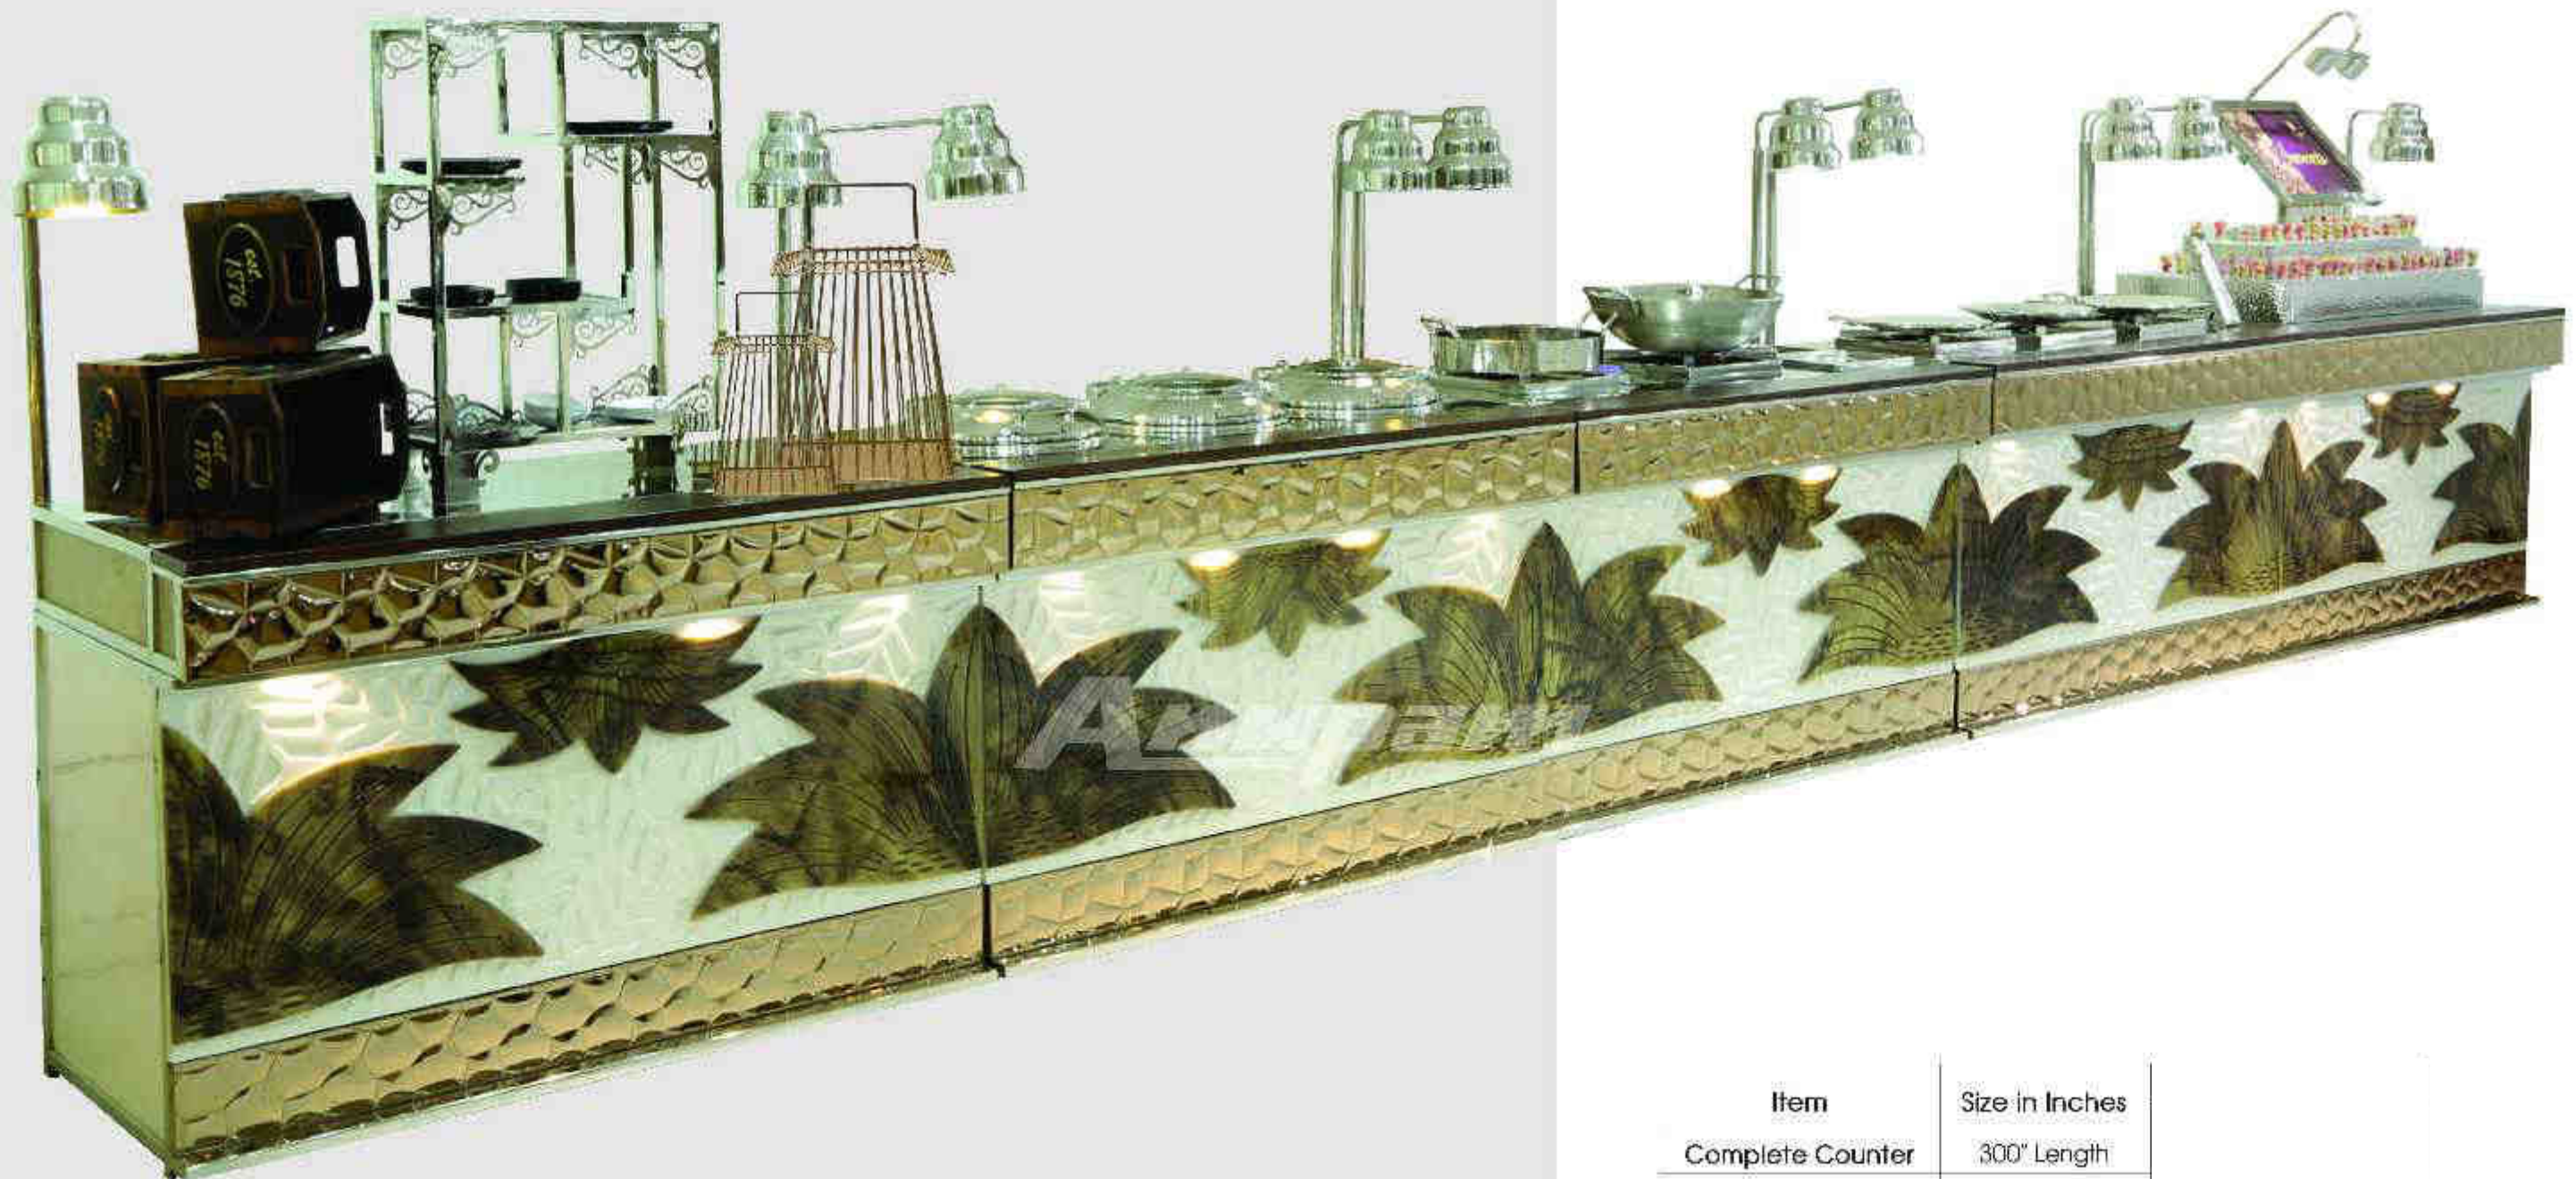

CHAAT COUNTER

MODEL NO : C - 169

NAME : LOTUS MODEL

Counter Shown in Picture: 2 Plain Counter , 2 Sweet Counter & 1 Chafing Dish Counter

37 * Accessories displayed are not included in mentioned prices

Item	Size in Inches
Complete Counter	300" Length
Plain Counter	60"x31"x41"
Sweet Counter	60"x31"x41"
Chafing Dish Counter	60"x31"x41"