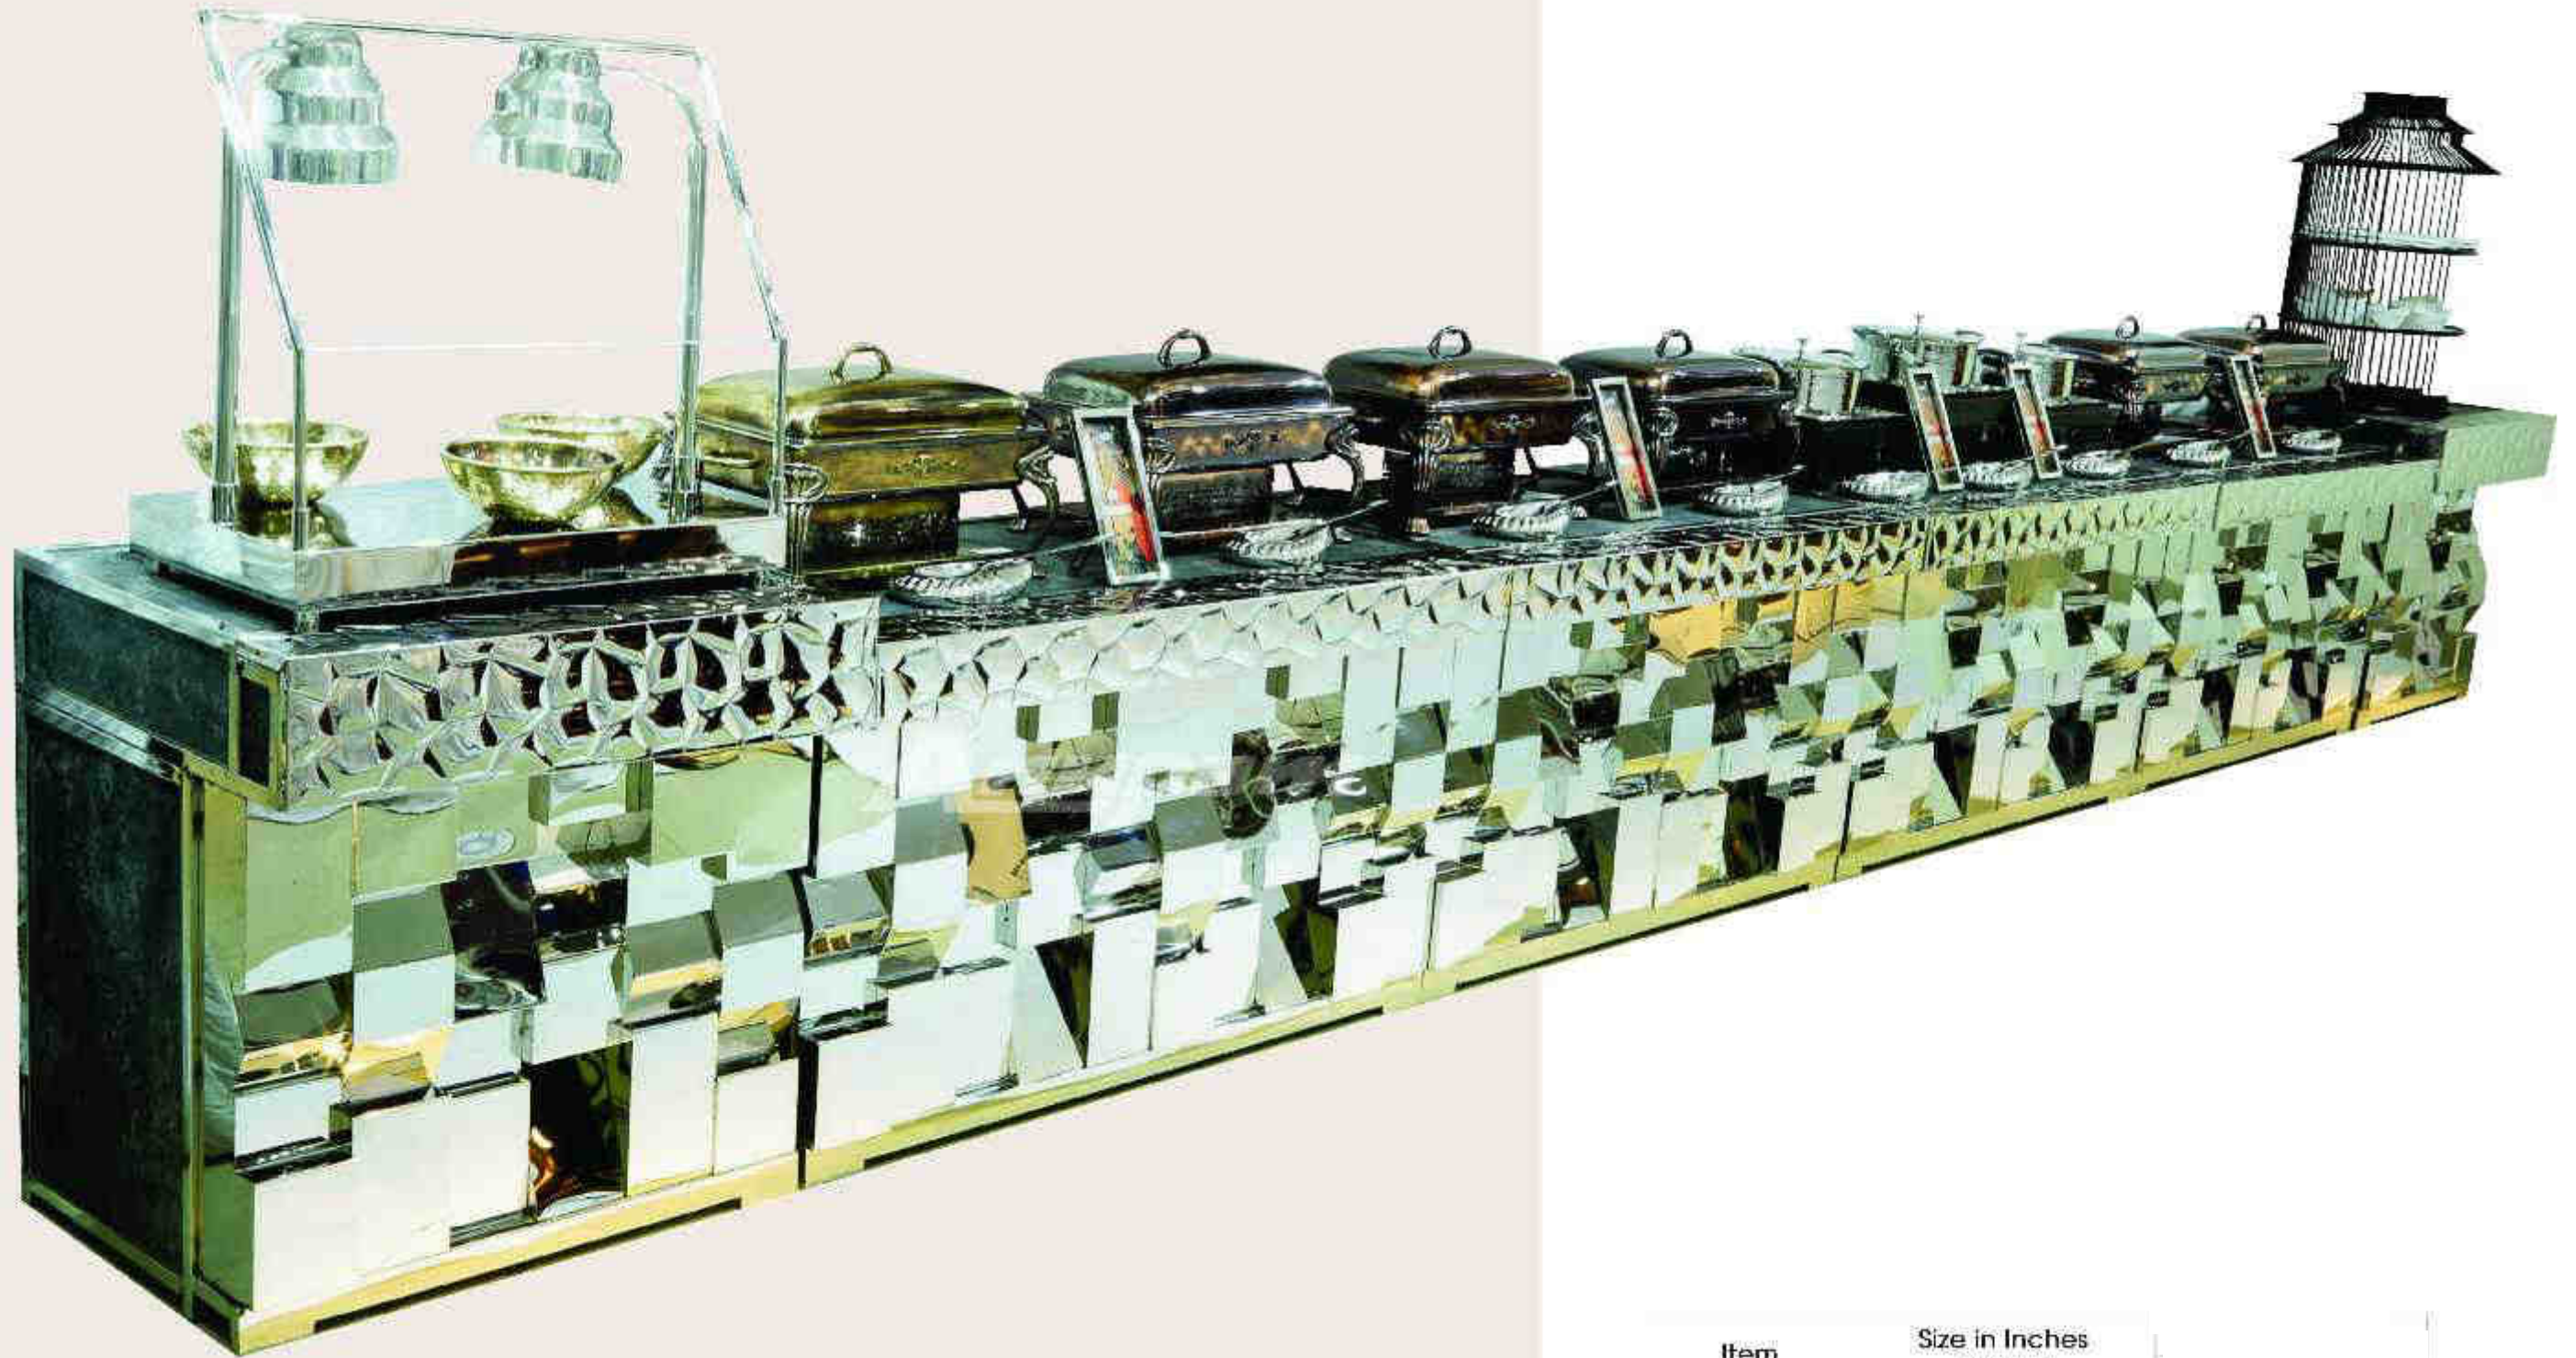

BUFFET COUNTER

MODEL NO : A - 163

NAME : DYNAMIC STAR

Counter shown in picture: 4 Tables & 2 Breaks

Item	Size in Inches L x W x H
Complete Counter	312" Length
Tables	60"x30"x34"
Breaks	36"x30"x38"