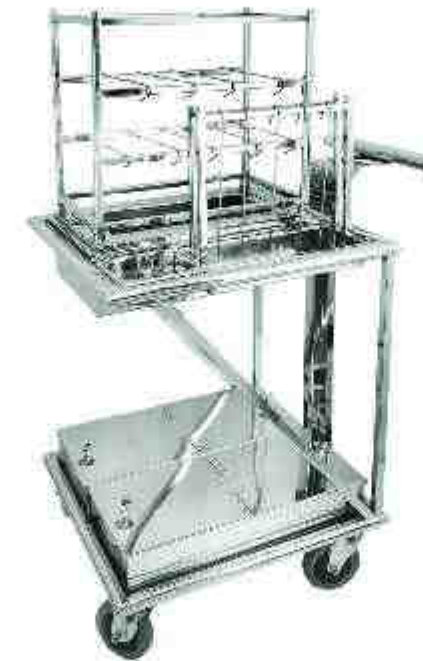

TROLLIES

MODEL NO : F - 111

Size in Inches L x W x H	
28"x 18"x 48"	

Mobile Bar-B-Que Trolley