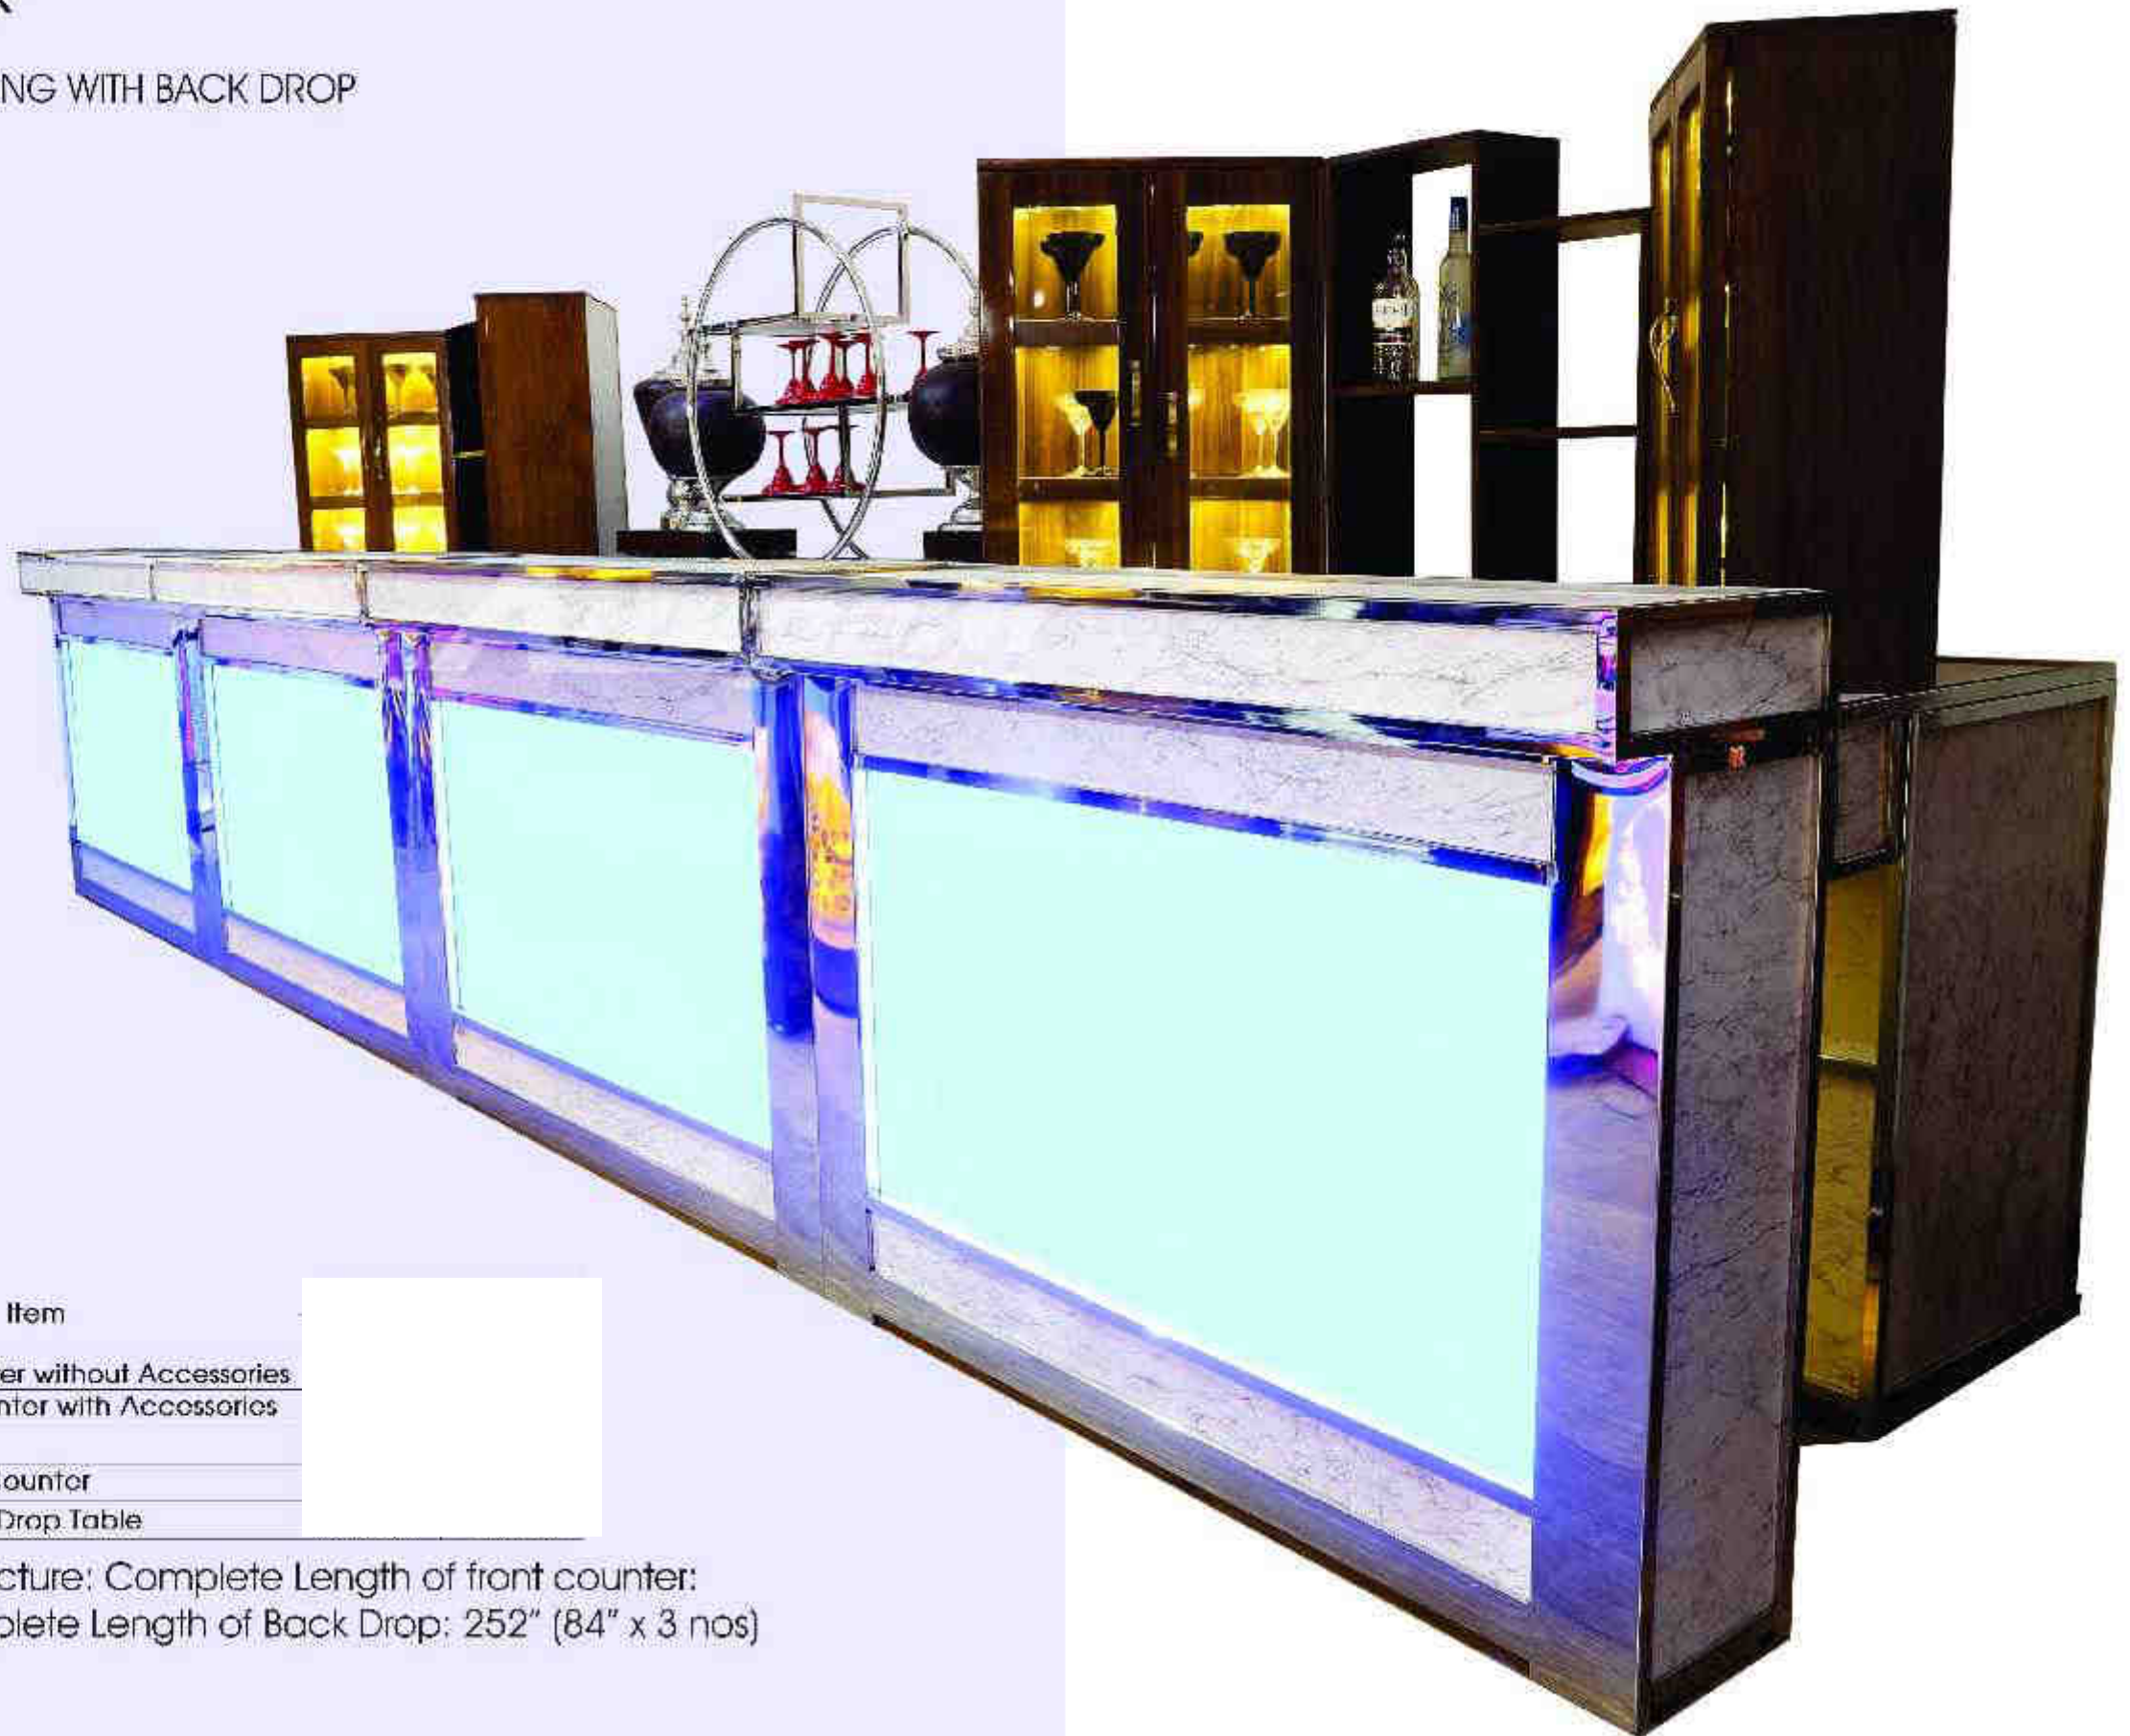

MOCKTAIL COUNTER

MODEL NO : D - 108

NAME : RGB MOCKTAIL MASKING WITH BACK DROP

Item	
Complete Counter without Accessories	
Complete Counter with Accessories	
Counter	
Back Drop Table	

Counter Shown in Picture: Complete Length of front counter:
264" (66" x 4 nos) Complete Length of Back Drop: 252" (84" x 3 nos)