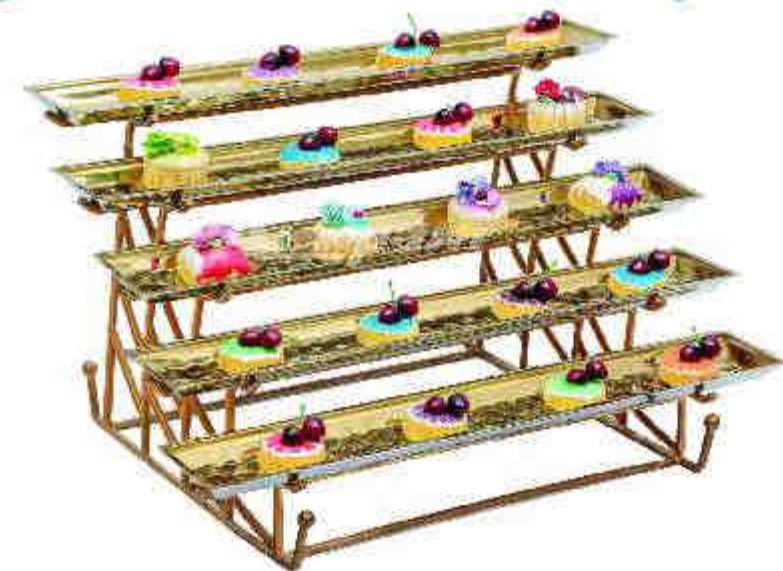

DISPLAY SHOWPIECES & ART EFFECTS

MODEL NO : G - 258

Quantity Displayed	Size in Inches L x W x H
1	28" x 20" x 17"

Five Tier Display Stand with S.S. Bubble Tray

MODEL NO : G - 258-A

Quantity Displayed	Size in Inches L x W x H
1	28" x 20" x 17"

Five Tier Display Stand with S.S. Bubble Tray (Golden)

MODEL NO : G - 259

Quantity Displayed	Size in Inches L x W x H
1	20" x 20" x 42"

Three Tier Display Tower