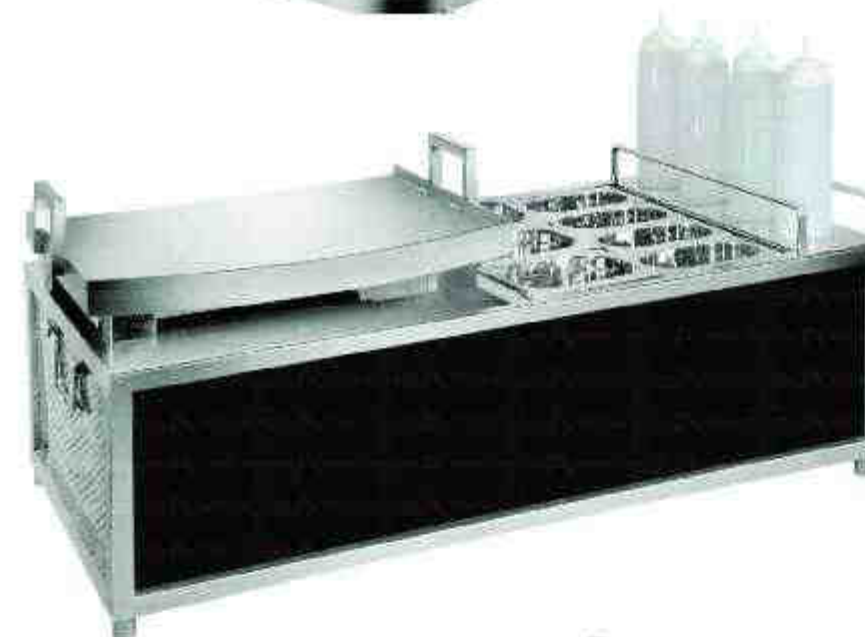

BURNER

MODEL NO : C - 146

NAME : LIVE CONTINENTAL COUNTER

Item	Size in Inches L x W x H
Counter	48"x 27" x 14"h
SS. Hot Plate With G.N. Pan	24"x 16" (Thickness-10mm) 1/6-100-3 & 1/9-100-4