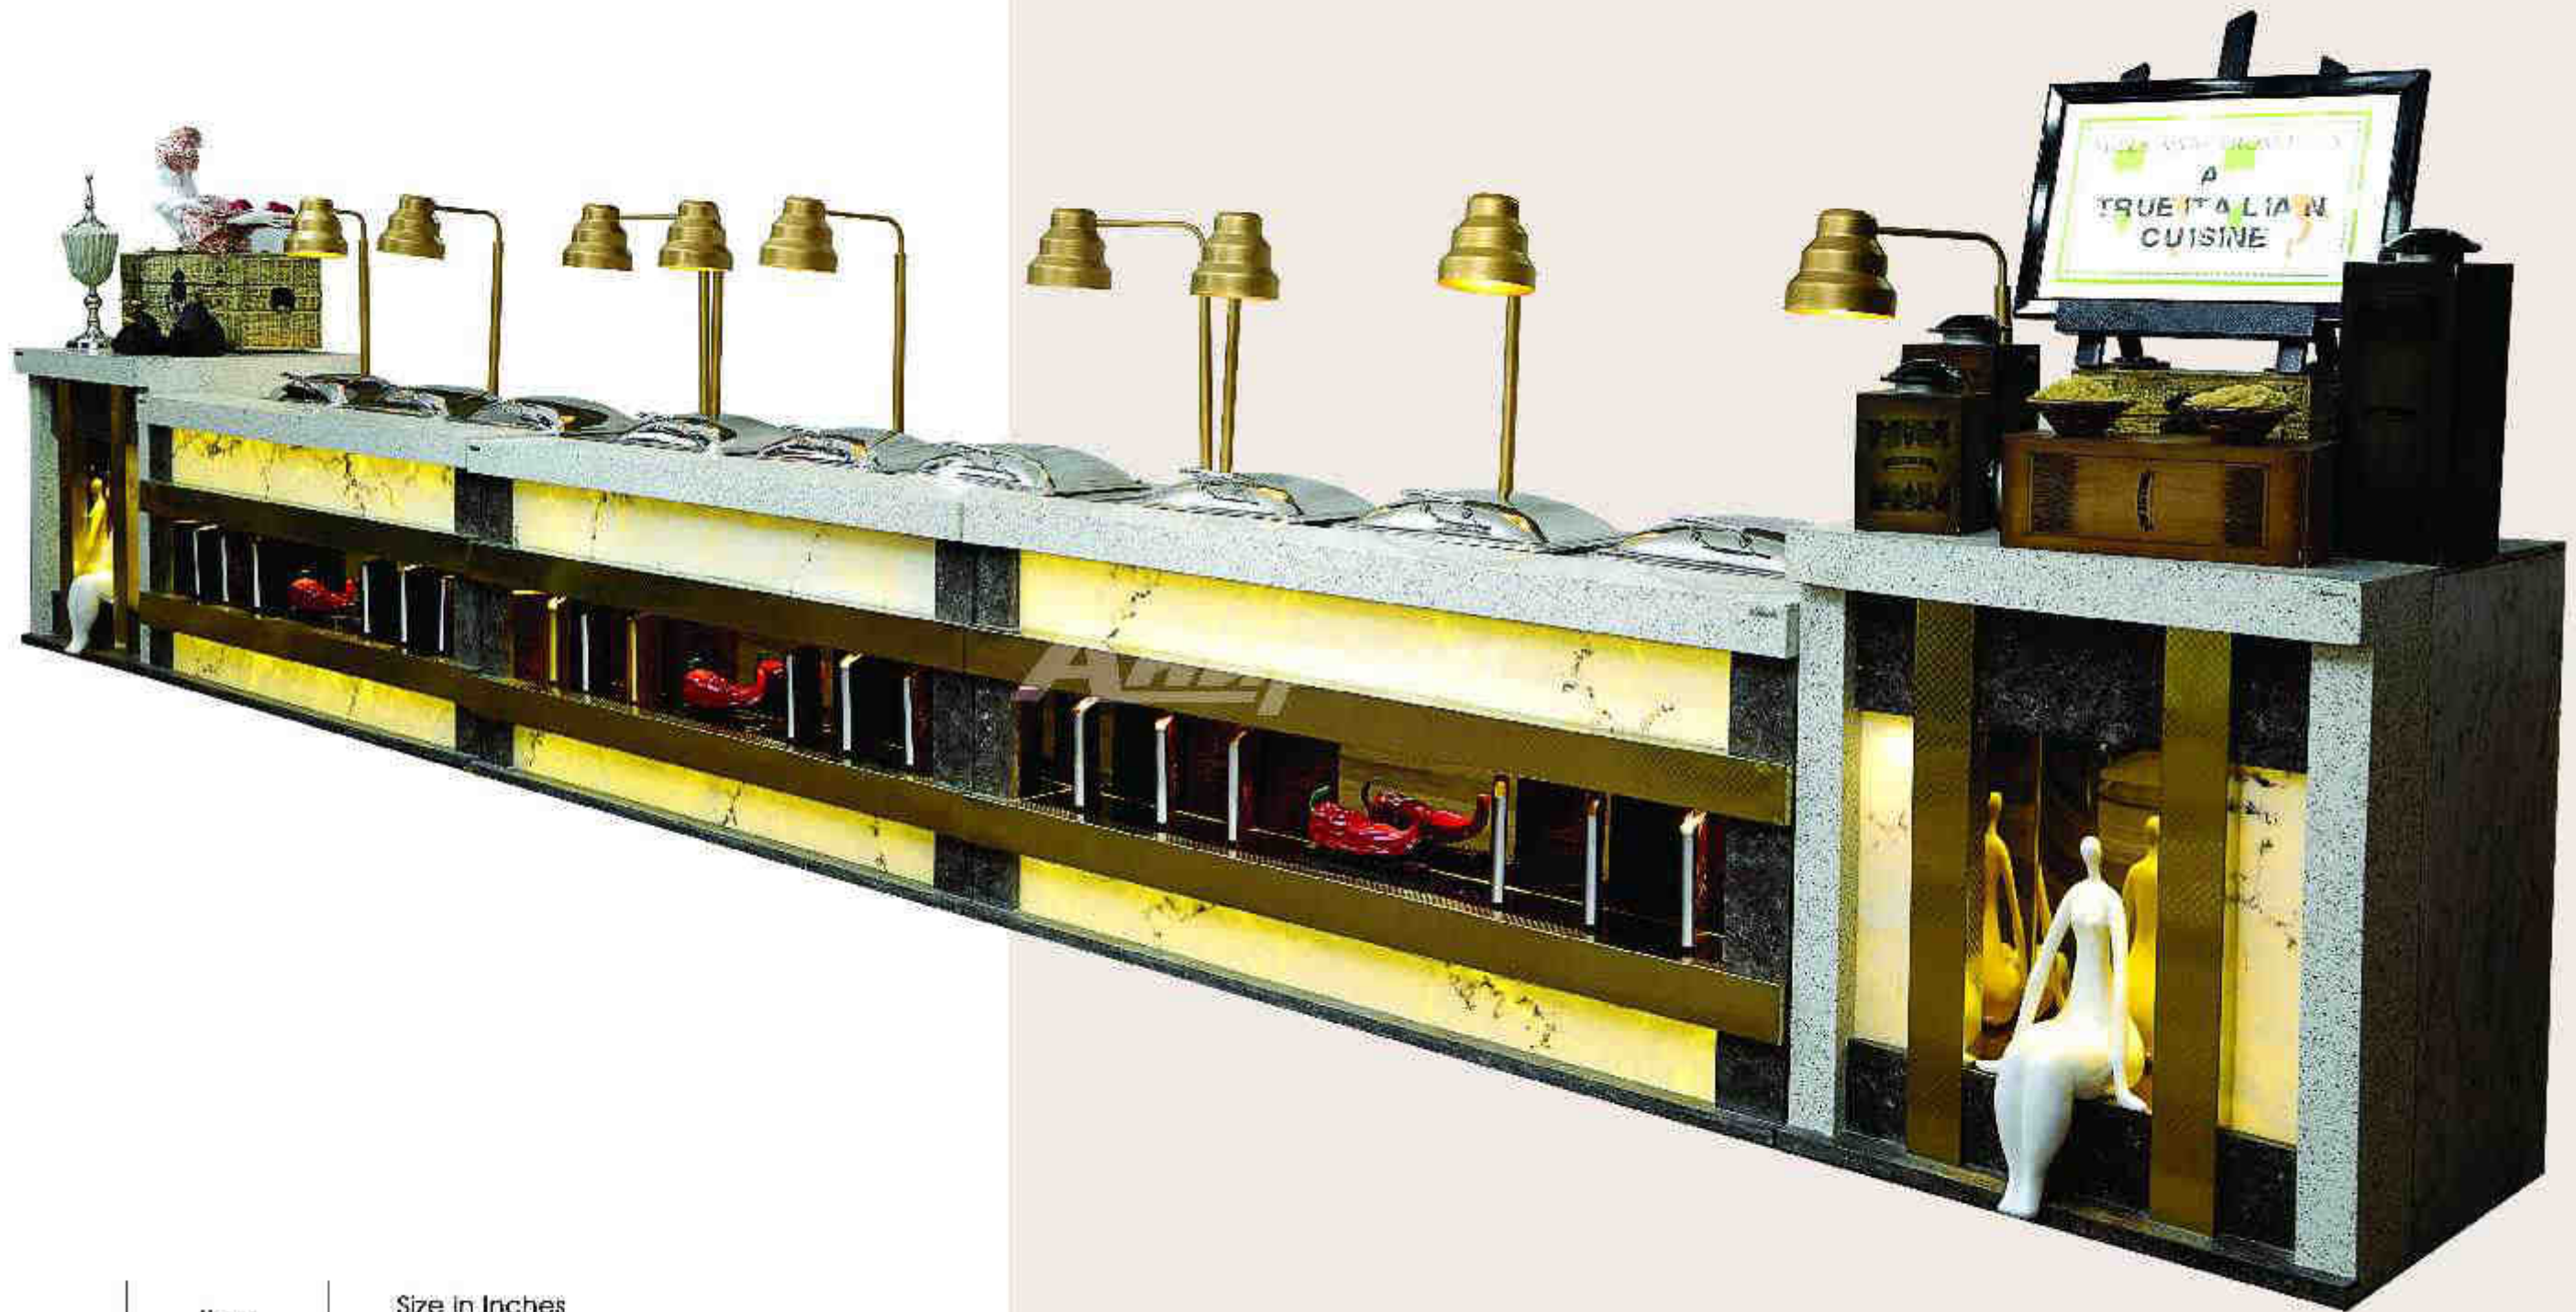

BUFFET COUNTER

MODEL NO : A - 172

NAME : GOLDEN ASH BUFFET COUNTER

Item	Size in Inches L x W x H
Complete Counter	328" Length
Tables	84"x32"x36"
Breaks	36"x33"x42"

Counter Shown in Picture: 3 Counters & 2 Breaks

*Accessories displayed are not included in mentioned prices.