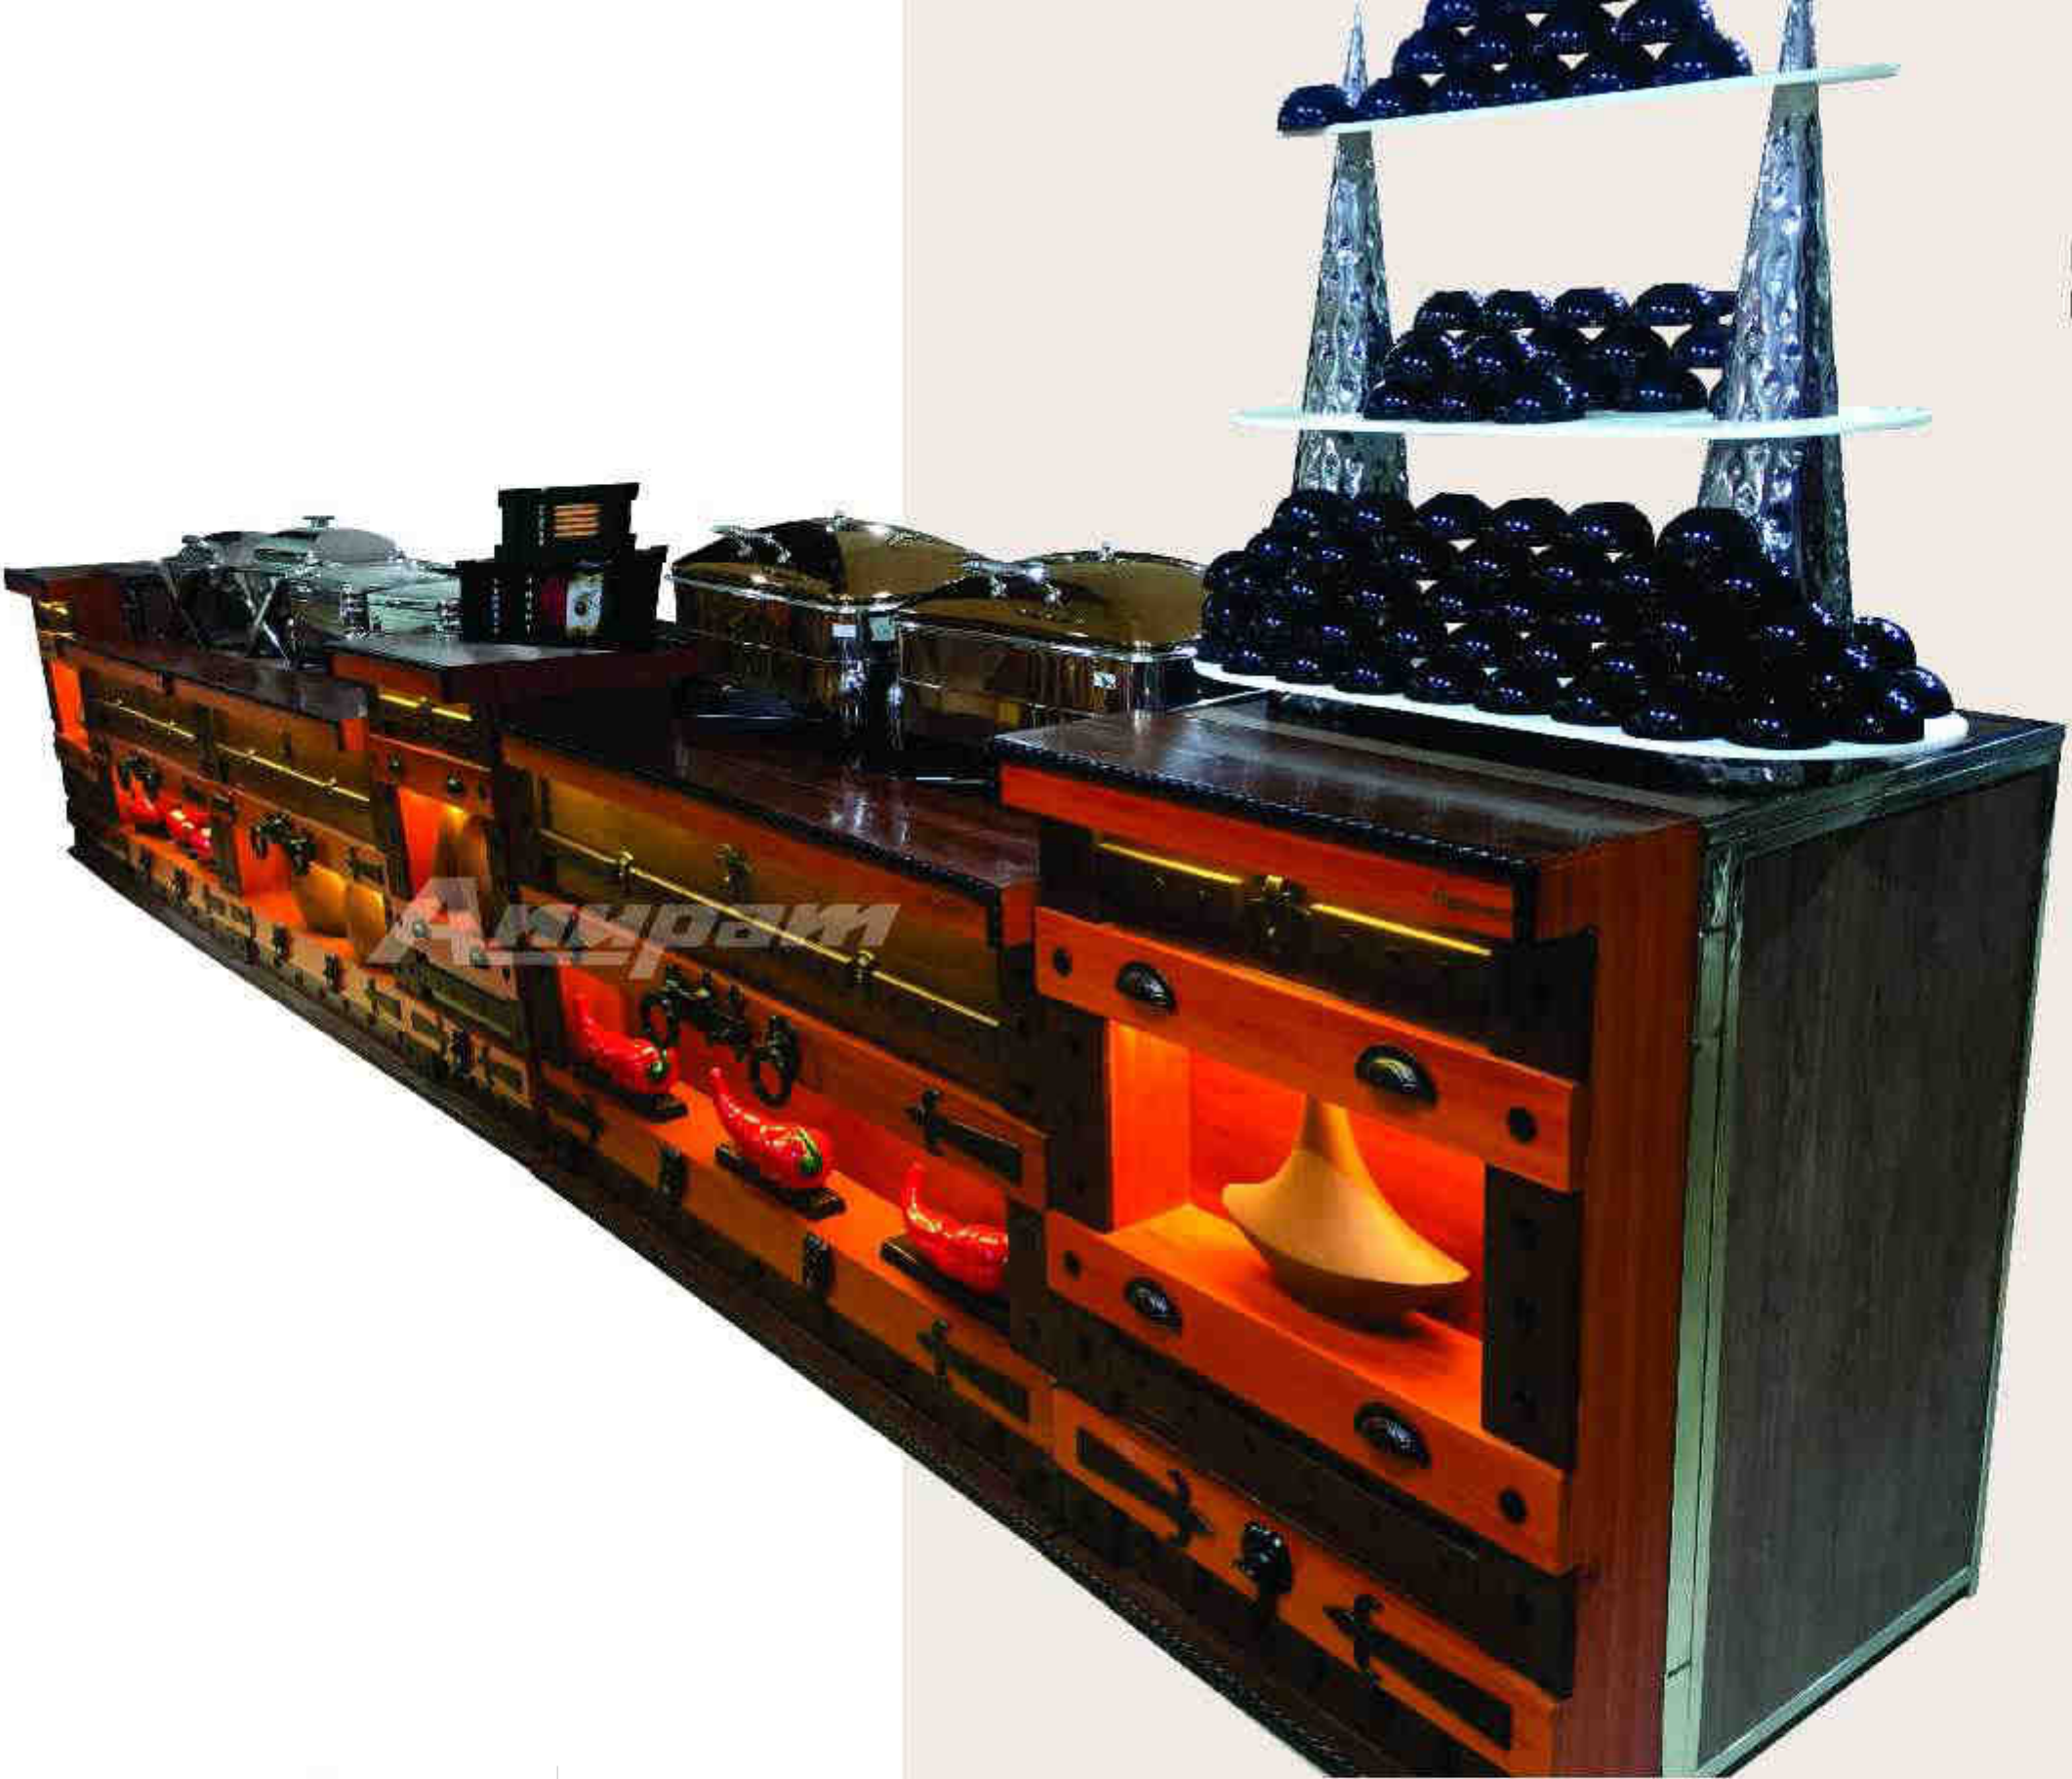

BUFFET COUNTER
MODEL NO : A - 182
NAME : WALES

Item	Size in Inches LxWxH
Complete Counter	252" Length
Table	60"x30"x32"
Break	24"x30"x36"

Counter shown in picture: 3 Tables & 3 Breaks

* Accessories displayed are not included in mentioned prices