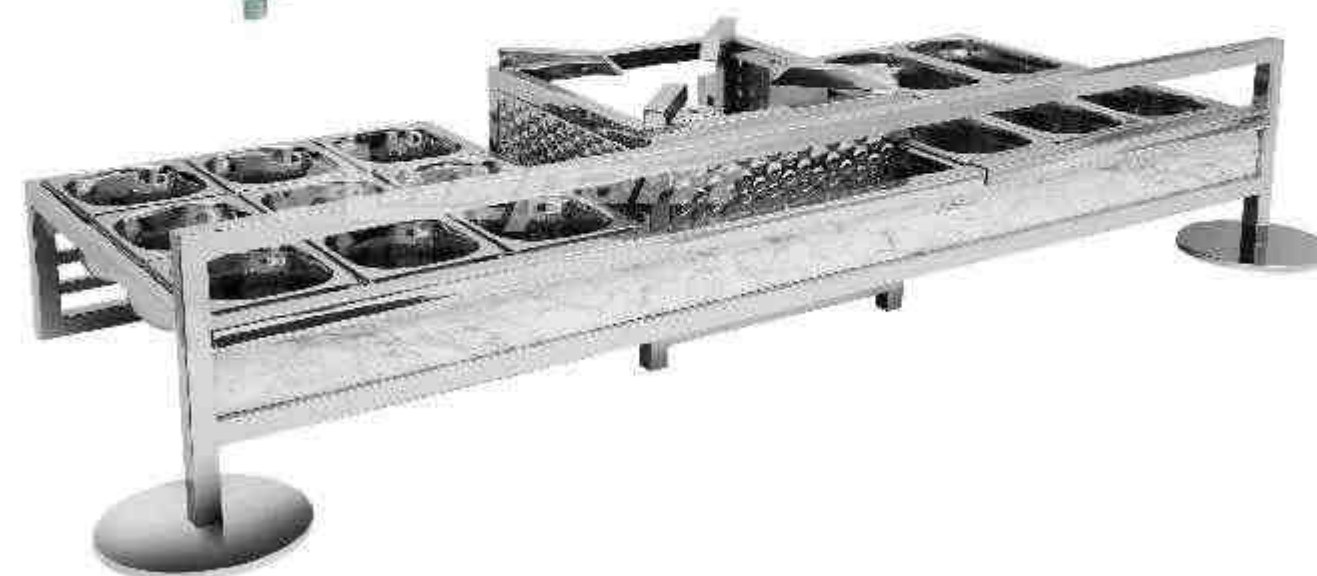

## BURNER

MODEL NO : C - 147

NAME : LIVE BUFFET STATION

Item	Size in Inches L x W x H
Combination of Live Burner & Two Sets of GN Pans with Stand	48"x 21" x 11"h 1/4-100mm-6pcs One Side & 1/6-100mm-9pcs Other Side