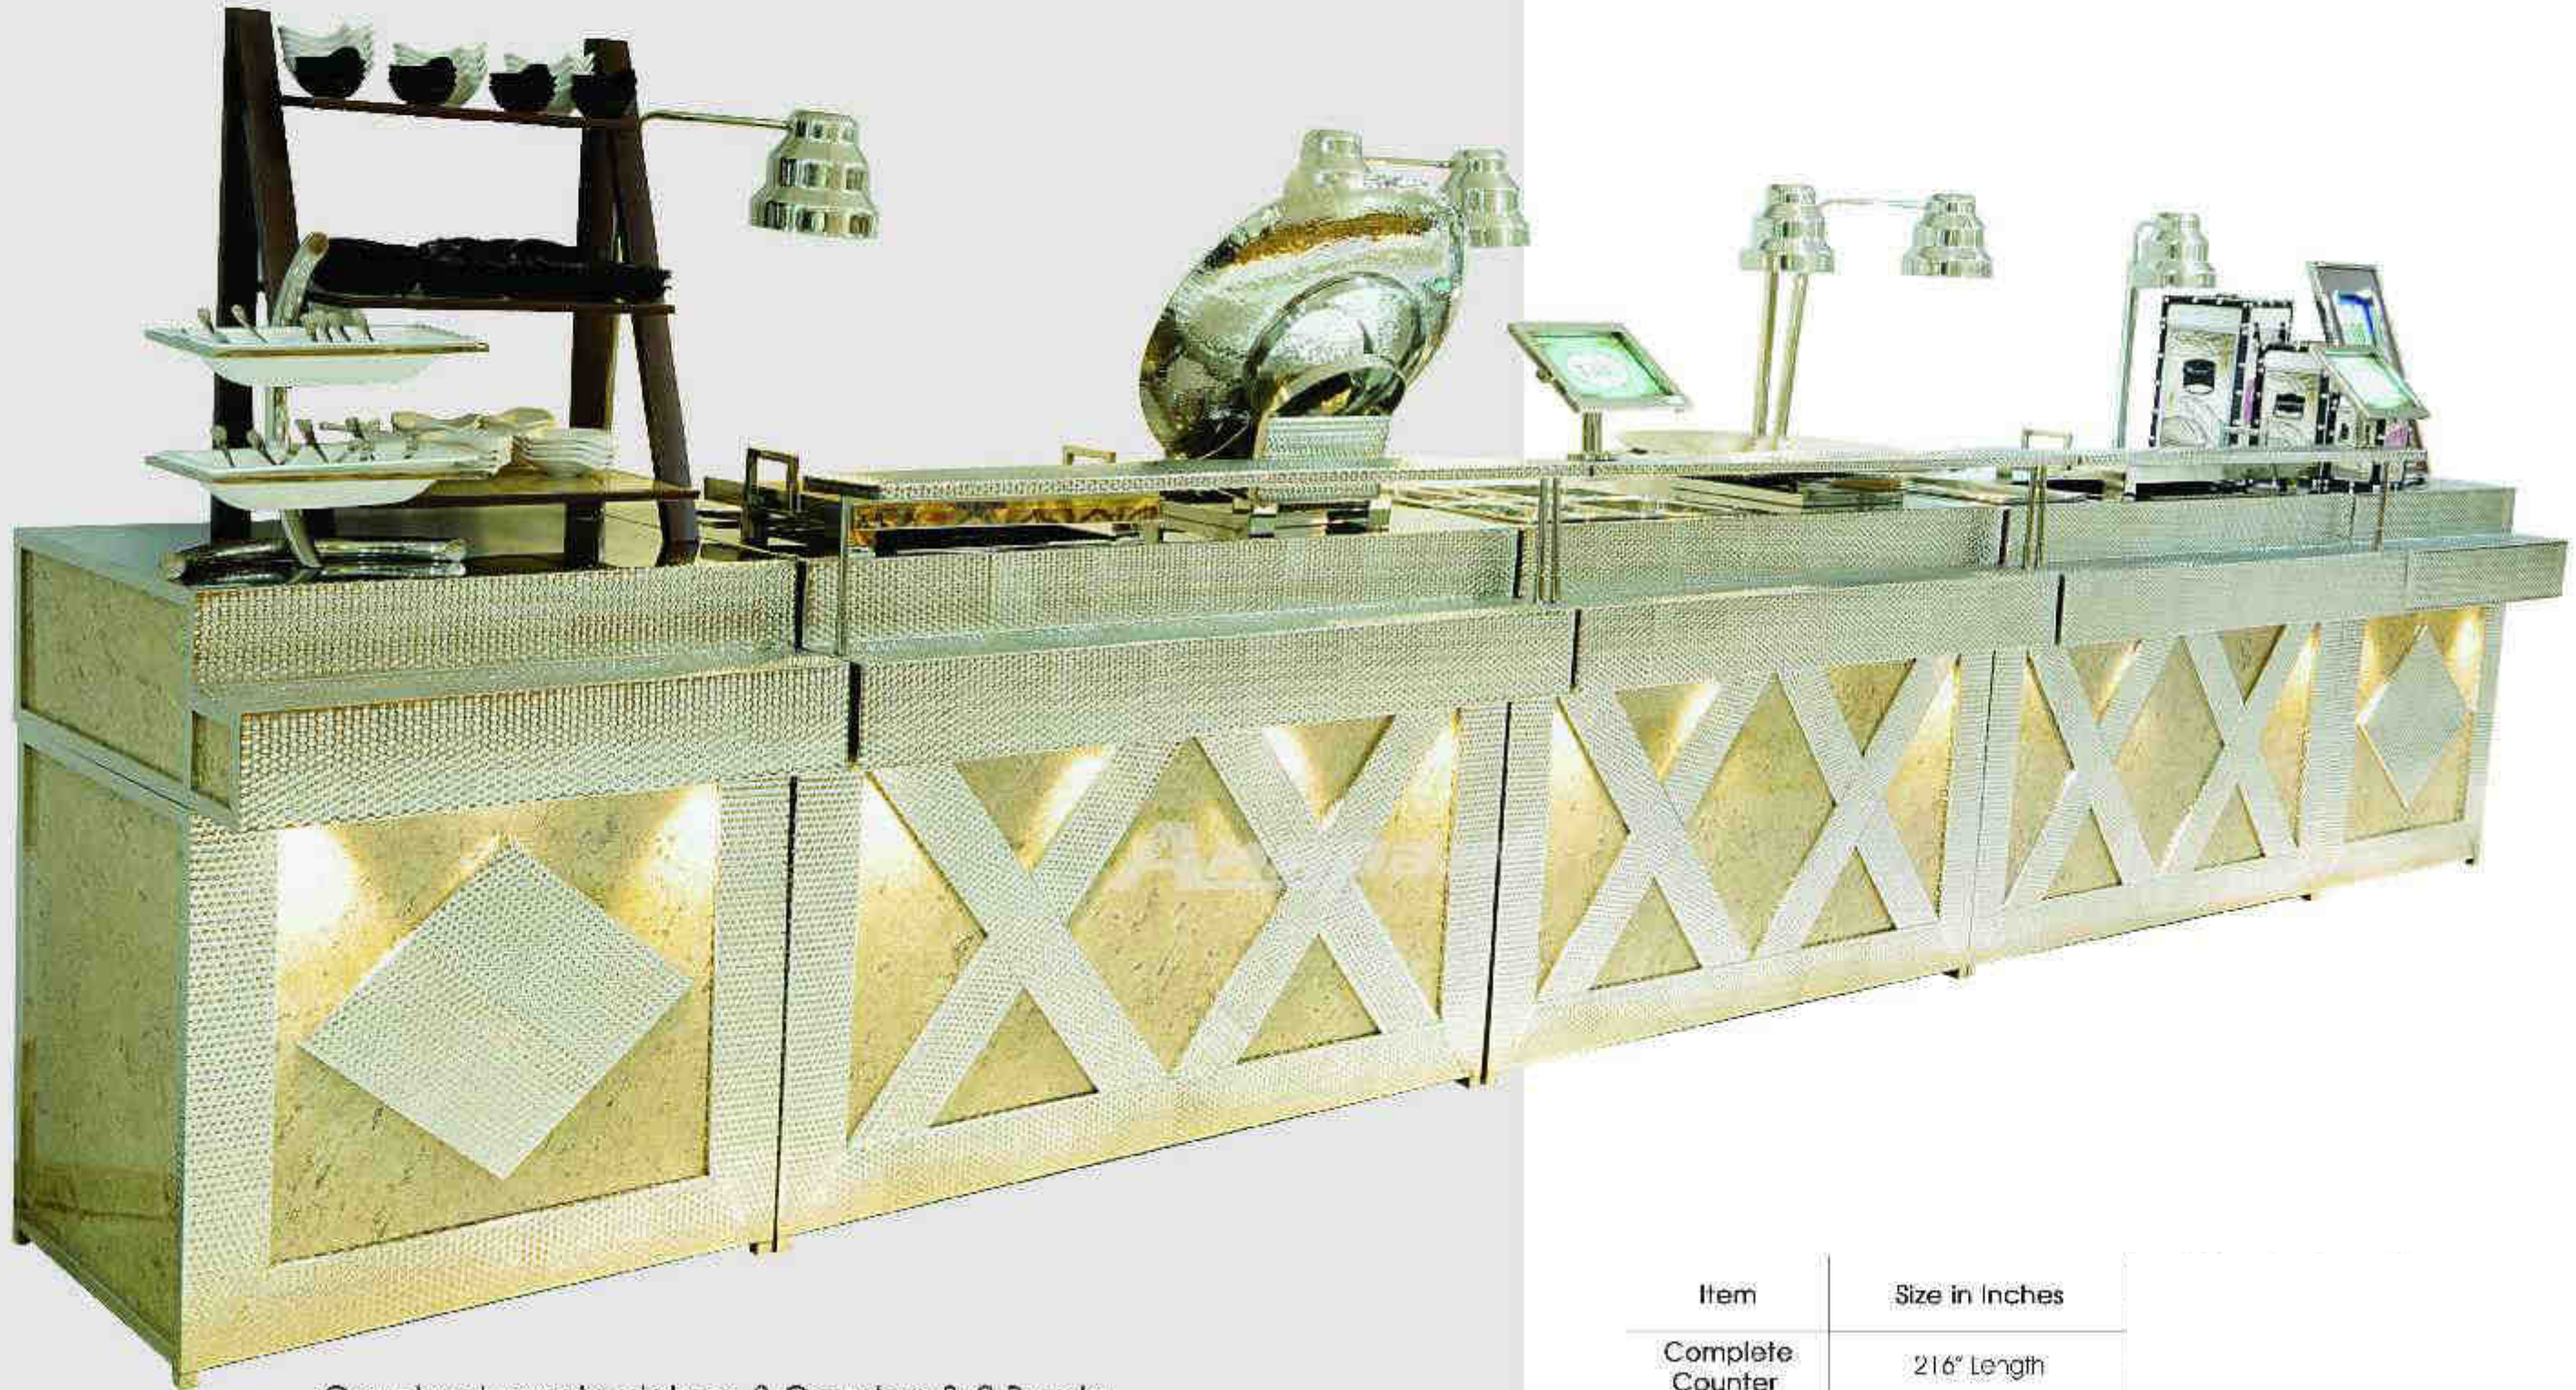

CHAAT COUNTER
MODEL NO : C - 161
NAME : CROSS DIAMOND

Counter shown in picture: 3 Counters & 2 Breaks

Item	Size in Inches
Complete Counter	216" Length
Chaat Counter	60"x 32"x 42"
Break	35"x 32"x 45"