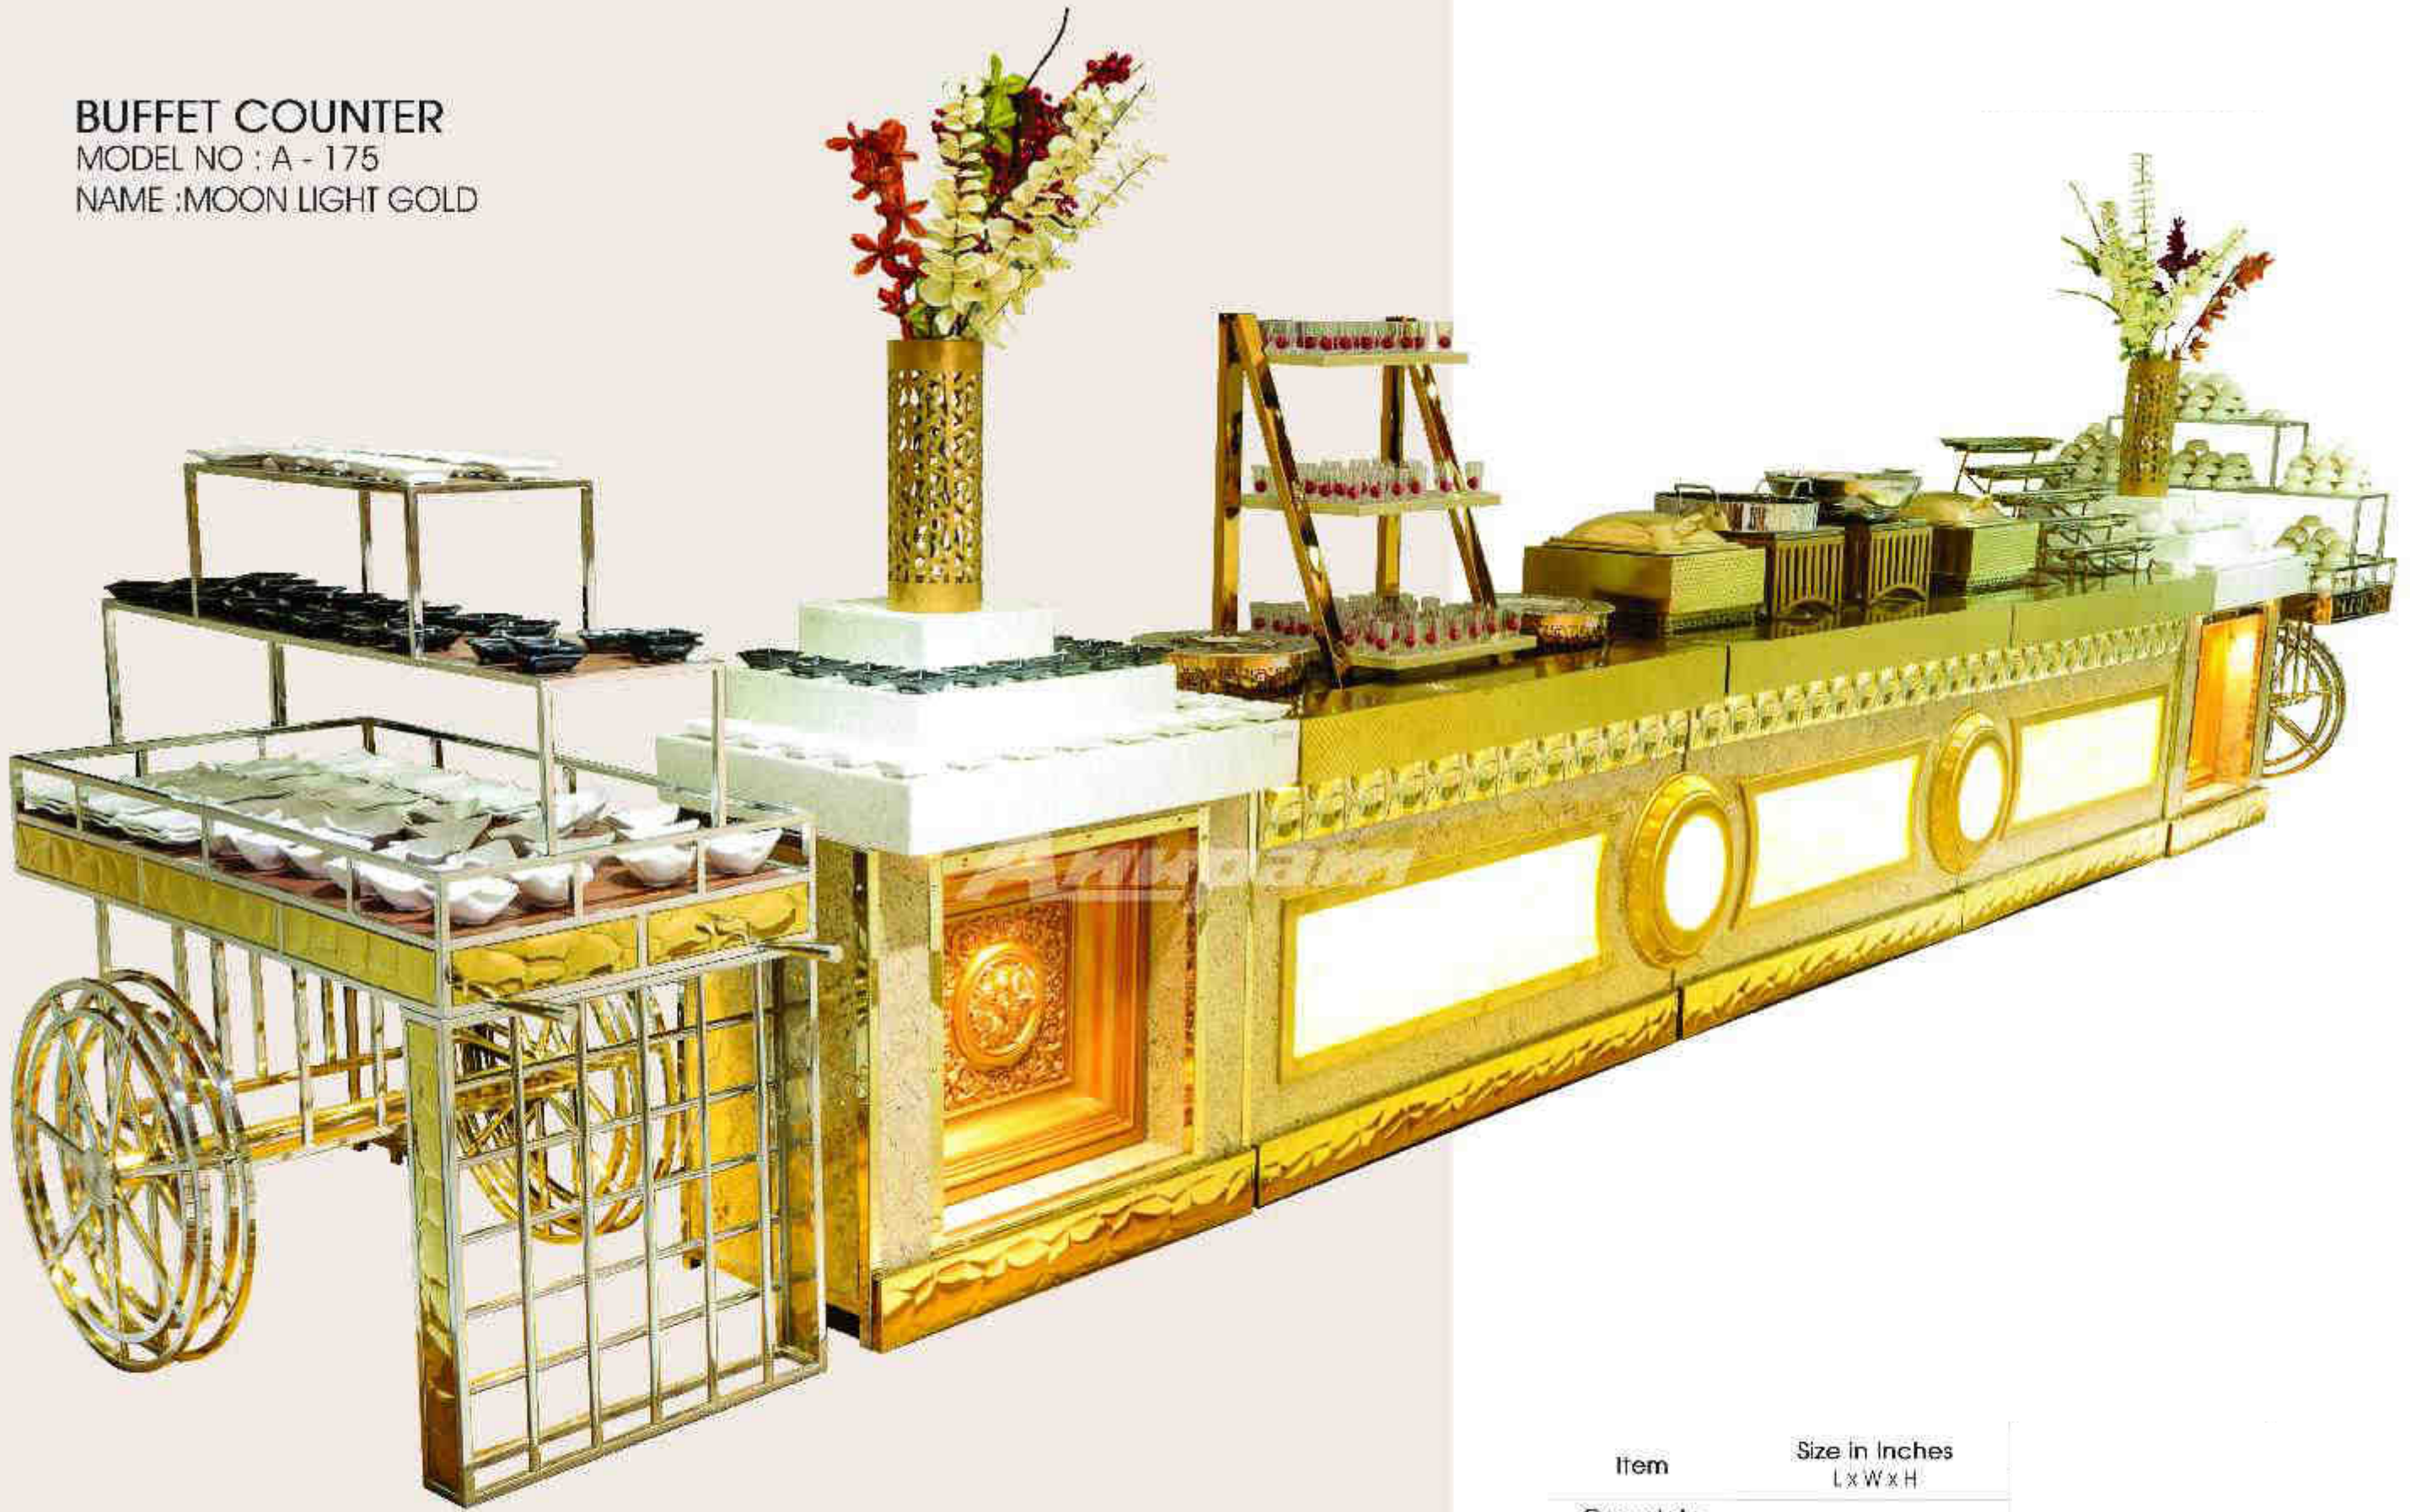

BUFFET COUNTER
MODEL NO : A - 175
NAME : MOON LIGHT GOLD

Counter Shown in Picture: 3 Tables & 2 Breaks & 2 Plate Counters

Item	Size in Inches L x W x H
Complete Counter	348" Length
Tables	60"x27"x37"
Breaks	36"x25"x45"
Plate Counter	48"x24"x55"